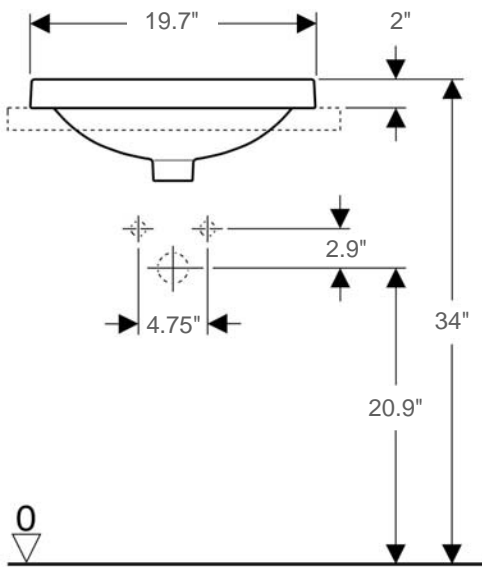

# Variform

Item number: 500709

Material: Vitreous china

Color/Finish: White/ White glazed underside

Installation: Drop-in

Overall Dimensions: 19.7" L x 15.75" W x 7" H

Interior Dimensions (basin area): 18.1" L x 14.8" W x 5.1" H

Drain hole: 1-3/4" Interior Diameter

Approx. weight: 21 lbs

Features: With overflow and without faucet hole

Included components: Cutout template

Recommended accessories (not included): Oversize European drain, e.g. Delta push pop-up Drain Ref. 72173

All dimensions are nominal

*Roughing-in shown for guidance only. The 3/8" Hot & Cold water-supply tubes and 1-1/4" P-trap outlets are variable and can be determined at the discretion of the installer*

BISSONNET