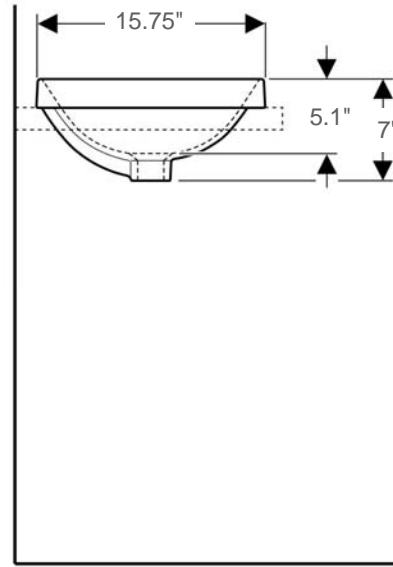

# Variform

Item number: 500709

Material: Vitreous china

Color/Finish: White/ White glazed underside

Installation: Drop-in

Overall Dimensions: 19.7" L x 15.75" W x 7" H

Interior Dimensions (basin area): 18.1" L x 14.8" W x 5.1" H

Drain hole: 1-3/4" Interior Diameter

Approx. weight: 21 lbs

Features: With overflow and without faucet hole

Included components: Cutout template

Recommended accessories (not included): Oversize European drain, e.g. Delta push pop-up Drain Ref. 72173

All dimensions are nominal

*Roughing-in shown for guidance only. The 3/8" Hot & Cold water-supply tubes and 1-1/4" P-trap outlets are variable and can be determined at the discretion of the installer*

BISSONNET