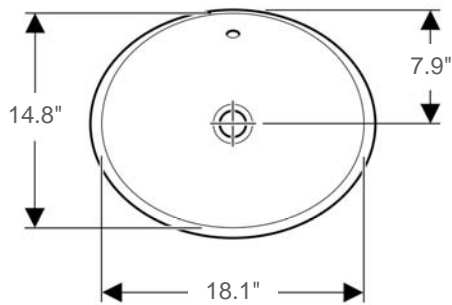

# Variform

Item number: 500709

Material: Vitreous china

Color/Finish: White/ White glazed underside

Installation: Drop-in

Overall Dimensions: 19.7" L x 15.75" W x 7" H

Interior Dimensions (basin area): 18.1" L x 14.8" W x 5.1" H

Drain hole: 1-3/4" Interior Diameter

Approx. weight: 21 lbs

Features: With overflow and without faucet hole

Included components: Cutout template

Recommended accessories (not included): Oversize European drain, e.g. Delta push pop-up Drain Ref. 72173

All dimensions are nominal

*Roughing-in shown for guidance only. The 3/8" Hot & Cold water-supply tubes and 1-1/4" P-trap outlets are variable and can be determined at the discretion of the installer*

BISSONNET