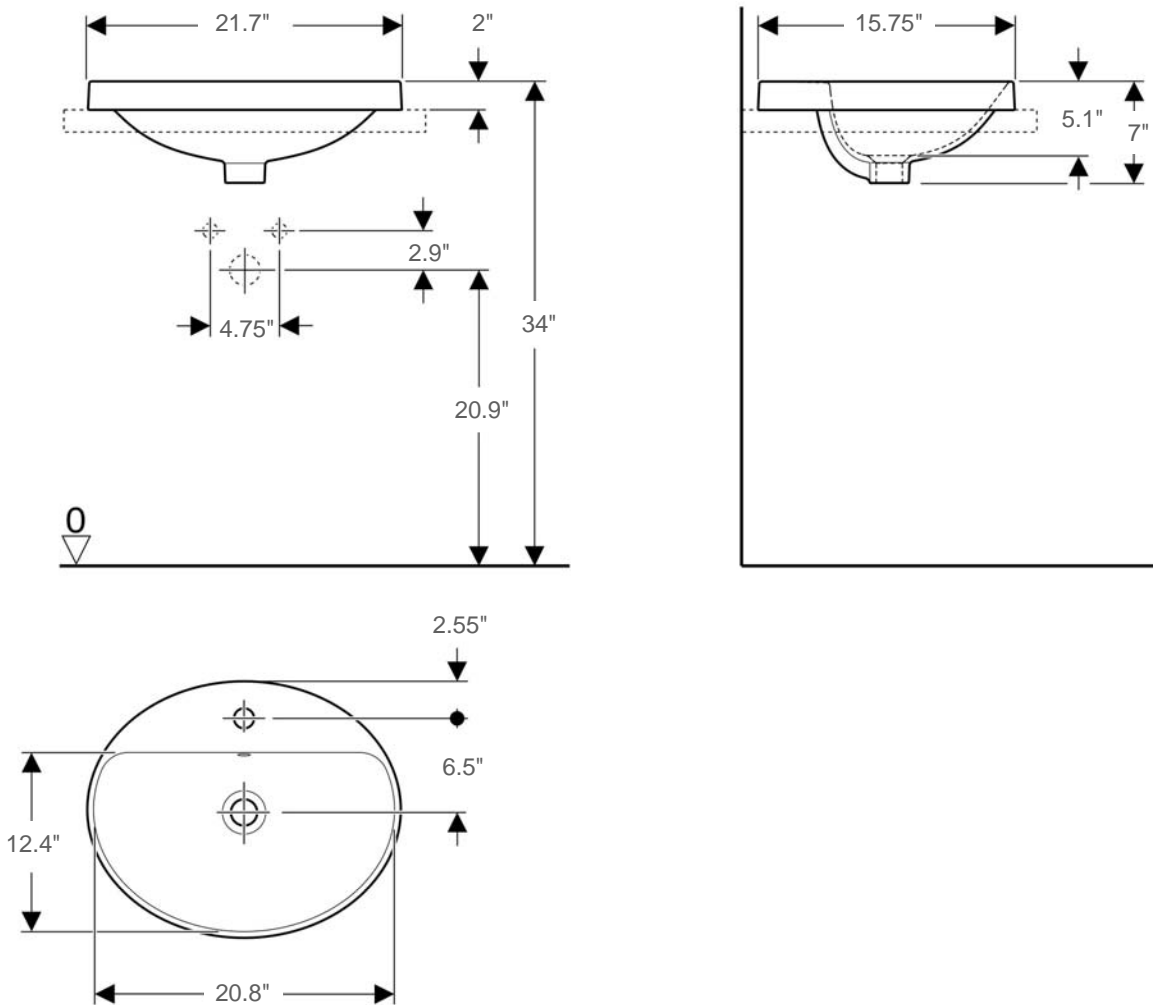

# Variform

Item number: 500721

Material: Vitreous china

Color/Finish: White/ White glazed underside

Installation: Drop-in, vessel

Overall Dimensions: 21.7" L x 15.75" W x 7" H

Interior Dimensions (basin area): 20.8" L x 12.4" W x 5.1" H

Drain hole: 1-3/4" Interior Diameter

Faucet hole: 1-3/8" Diameter

Approx. weight: 22.5 lbs

Features: With overflow and one faucet hole

Included components: Cutout template

Recommended accessories (not included): Oversize European drain, e.g. Delta push pop-up Drain Ref. 72173

All dimensions are nominal

*Roughing-in shown for guidance only. The 3/8" Hot & Cold water-supply tubes and 1-1/4" P-trap outlets are variable and can be determined at the discretion of the installer*

BISSONNET