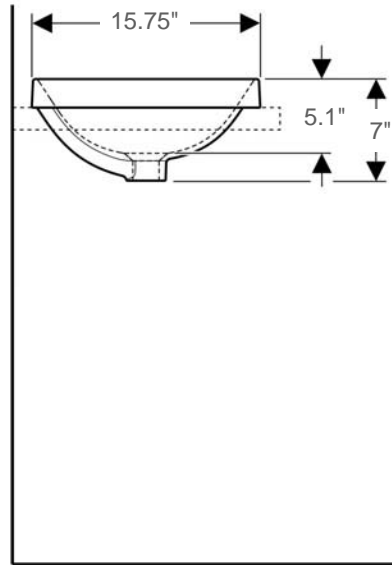

Variform

Item number: 500737

Material: Vitreous china

Color/Finish: White/ White glazed underside

Installation: Drop-in

Overall Dimensions: 21.7" L x 15.75" W x 7" H

Interior Dimensions (basin area): 20.1" L x 14.8" W x 5.1" H

Drain hole: 1-3/4" Interior Diameter

Approx. weight: 20 lbs

Features: With overflow and without faucet hole

Included components: Cutout template

Recommended accessories (not included): Oversize European drain, e.g. Delta push pop-up Drain Ref. 72173

All dimensions are nominal

Roughing-in shown for guidance only. The 3/8" Hot & Cold water-supply tubes and 1-1/4" P-trap outlets are variable and can be determined at the discretion of the installer

BISSONNET