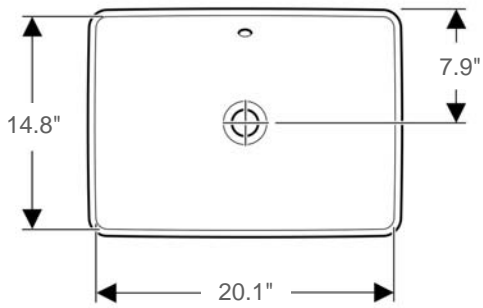

Variform

Item number: 500737

Material: Vitreous china

Color/Finish: White/ White glazed underside

Installation: Drop-in

Overall Dimensions: 21.7" L x 15.75" W x 7" H

Interior Dimensions (basin area): 20.1" L x 14.8" W x 5.1" H

Drain hole: 1-3/4" Interior Diameter

Approx. weight: 20 lbs

Features: With overflow and without faucet hole

Included components: Cutout template

Recommended accessories (not included): Oversize European drain, e.g. Delta push pop-up Drain Ref. 72173

All dimensions are nominal

Roughing-in shown for guidance only. The 3/8" Hot & Cold water-supply tubes and 1-1/4" P-trap outlets are variable and can be determined at the discretion of the installer

BISSONNET