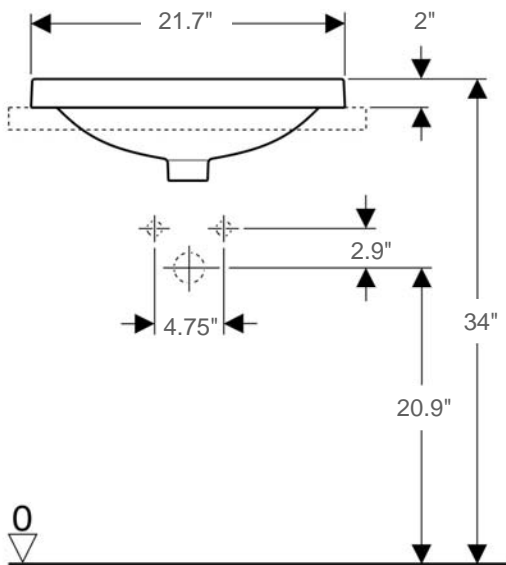

Variform

Item number: 500737

Material: Vitreous china

Color/Finish: White/ White glazed underside

Installation: Drop-in

Overall Dimensions: 21.7" L x 15.75" W x 7" H

Interior Dimensions (basin area): 20.1" L x 14.8" W x 5.1" H

Drain hole: 1-3/4" Interior Diameter

Approx. weight: 20 lbs

Features: With overflow and without faucet hole

Included components: Cutout template

Recommended accessories (not included): Oversize European drain, e.g. Delta push pop-up Drain Ref. 72173

All dimensions are nominal

Roughing-in shown for guidance only. The 3/8" Hot & Cold water-supply tubes and 1-1/4" P-trap outlets are variable and can be determined at the discretion of the installer

BISSONNET