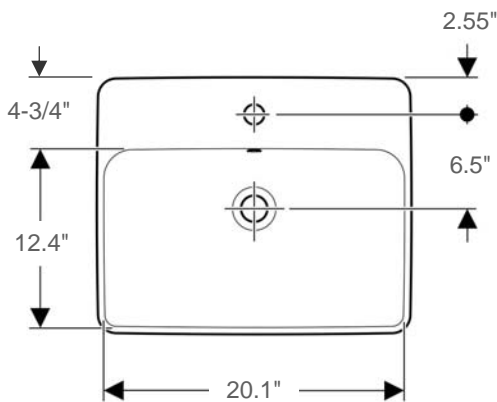

Variform

Item number: 500741

Material: Vitreous china

Color/Finish: White/ White glazed underside

Installation: Drop-in

Overall Dimensions: 21.7" L x 15.75" W x 7" H

Interior Dimensions (basin area): 20.1" L x 12.4" W x 5.1" H

Drain hole: 1-3/4" Interior Diameter

Faucet hole: 1-3/8" Diameter

Approx. weight: 22.5 lbs

Features: With overflow and one faucet hole

Included components: Cutout template

Recommended accessories (not included): Oversize European drain, e.g. Delta push pop-up Drain Ref. 72173

All dimensions are nominal

Roughing-in shown for guidance only. The 3/8" Hot & Cold water-supply tubes and 1-1/4" P-trap outlets are variable and can be determined at the discretion of the installer

BISSONNET