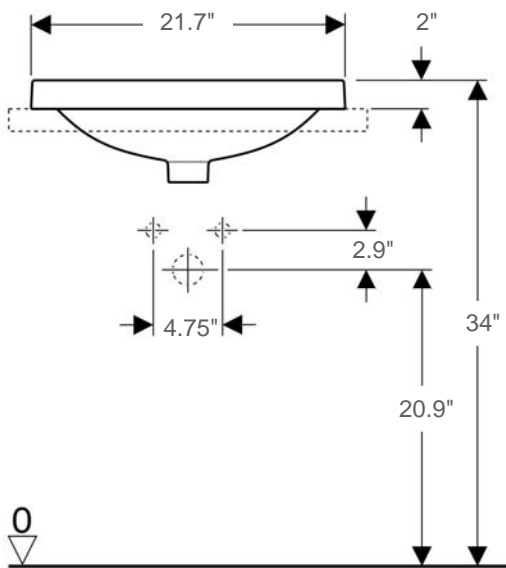

Variform

Item number: 500741

Material: Vitreous china

Color/Finish: White/ White glazed underside

Installation: Drop-in

Overall Dimensions: 21.7" L x 15.75" W x 7" H

Interior Dimensions (basin area): 20.1" L x 12.4" W x 5.1" H

Drain hole: 1-3/4" Interior Diameter

Faucet hole: 1-3/8" Diameter

Approx. weight: 22.5 lbs

Features: With overflow and one faucet hole

Included components: Cutout template

Recommended accessories (not included): Oversize European drain, e.g. Delta push pop-up Drain Ref. 72173

All dimensions are nominal

Roughing-in shown for guidance only. The 3/8" Hot & Cold water-supply tubes and 1-1/4" P-trap outlets are variable and can be determined at the discretion of the installer

BISSONNET