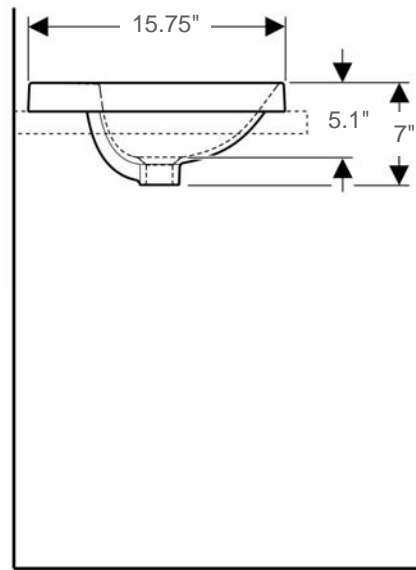

Variform

Item number: 500741

Material: Vitreous china

Color/Finish: White/ White glazed underside

Installation: Drop-in

Overall Dimensions: 21.7" L x 15.75" W x 7" H

Interior Dimensions (basin area): 20.1" L x 12.4" W x 5.1" H

Drain hole: 1-3/4" Interior Diameter

Faucet hole: 1-3/8" Diameter

Approx. weight: 22.5 lbs

Features: With overflow and one faucet hole

Included components: Cutout template

Recommended accessories (not included): Oversize European drain, e.g. Delta push pop-up Drain Ref. 72173

All dimensions are nominal

Roughing-in shown for guidance only. The 3/8" Hot & Cold water-supply tubes and 1-1/4" P-trap outlets are variable and can be determined at the discretion of the installer

BISSONNET