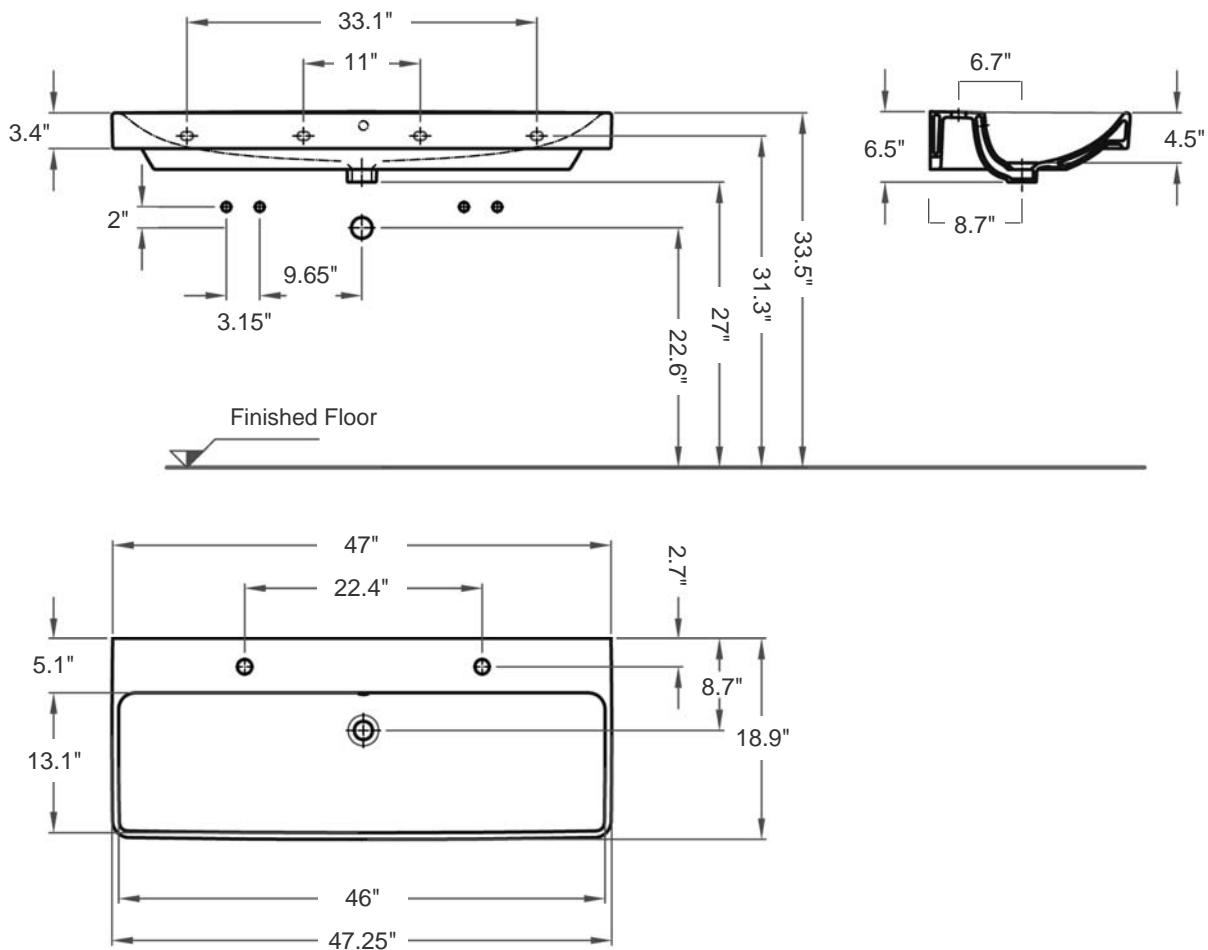

Smyle 120

Item number: 120520

Material: Vitreous china

Color/Finish: White/ unfinished back wall

Installation: Wall-mount, or above-counter

Overall Dimensions: 47.25" L x 18.9" W x 6.5" H

Interior Dimensions (basin area): 46" L x 13.1" W x 4.5" H

Drain hole: 1-3/4" Interior Diameter

Faucet holes: 1-3/8" Diameter

Approx. weight: 66 lbs

Features: With overflow and two 22.4" center-to-center faucet holes

Included components: Pair of wall-mounting fixing bolts kit

Recommended accessories (not included): Oversize European drain, e.g. Delta push pop-up Drain Ref. 72173

All dimensions are nominal

Faucets and drain fittings not included. Shown only for photographic purposes