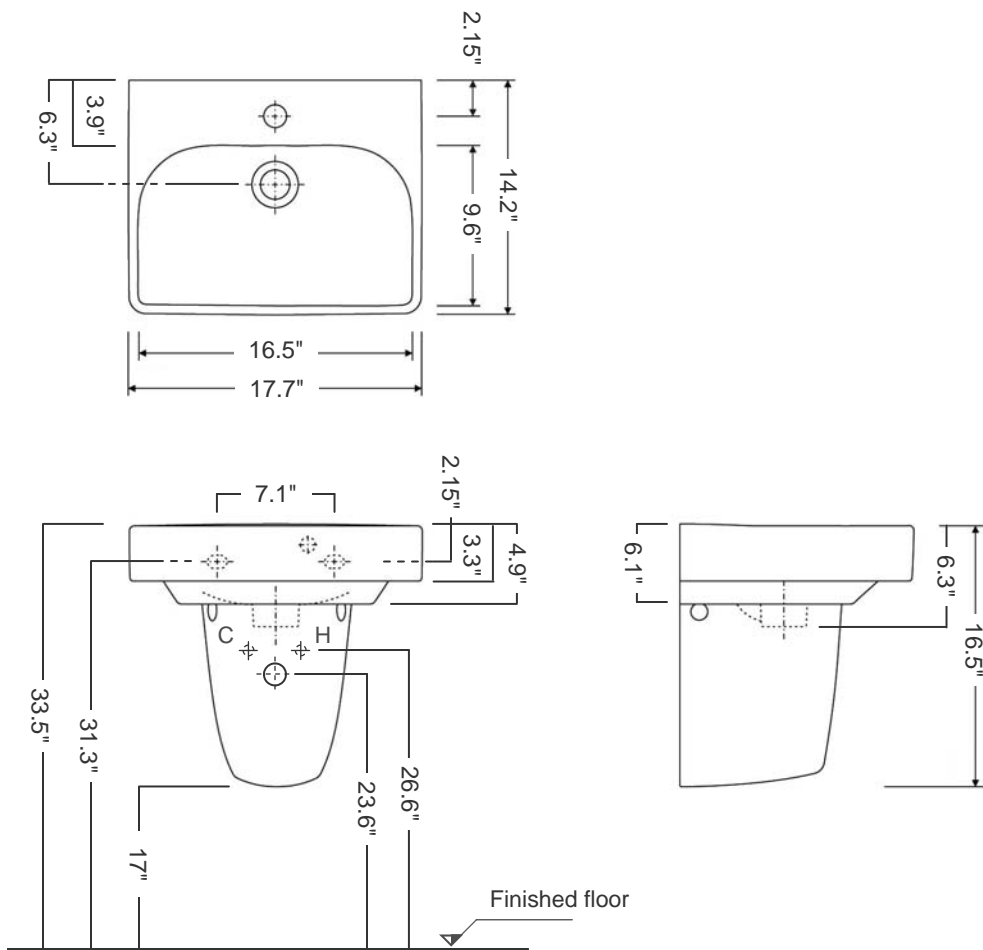

# Smyle 45 Semi-pedestal Sink

Item number: 120545-296250

Material: Vitreous china

Color/Finish: White/ unfinished back wall

Installation: Wall-mount

Overall Dimensions: 17.7" L x 14.2" W x 16.5" H

Interior Dimensions (basin area): 16.5" L x 9.6" W x 4.3" H

Faucet ledge: 3.9" W

Drain hole: 1-3/4" Interior Diameter

Faucet hole: 1-3/8" Diameter

Approx. weight: 41 lbs

Features: With overflow and one faucet hole

Included components: Sink, semi pedestal, and wall-mounting fixing bolts kit

Recommended accessories (not included): Oversize European drain, e.g. Delta push pop-up Drain Ref. 72173

All dimensions are nominal

*Roughing-in shown for guidance only. The 3/8" Hot & Cold water-supply tubes and 1-1/4" P-trap outlets are variable and can be determined at the discretion of the installer*