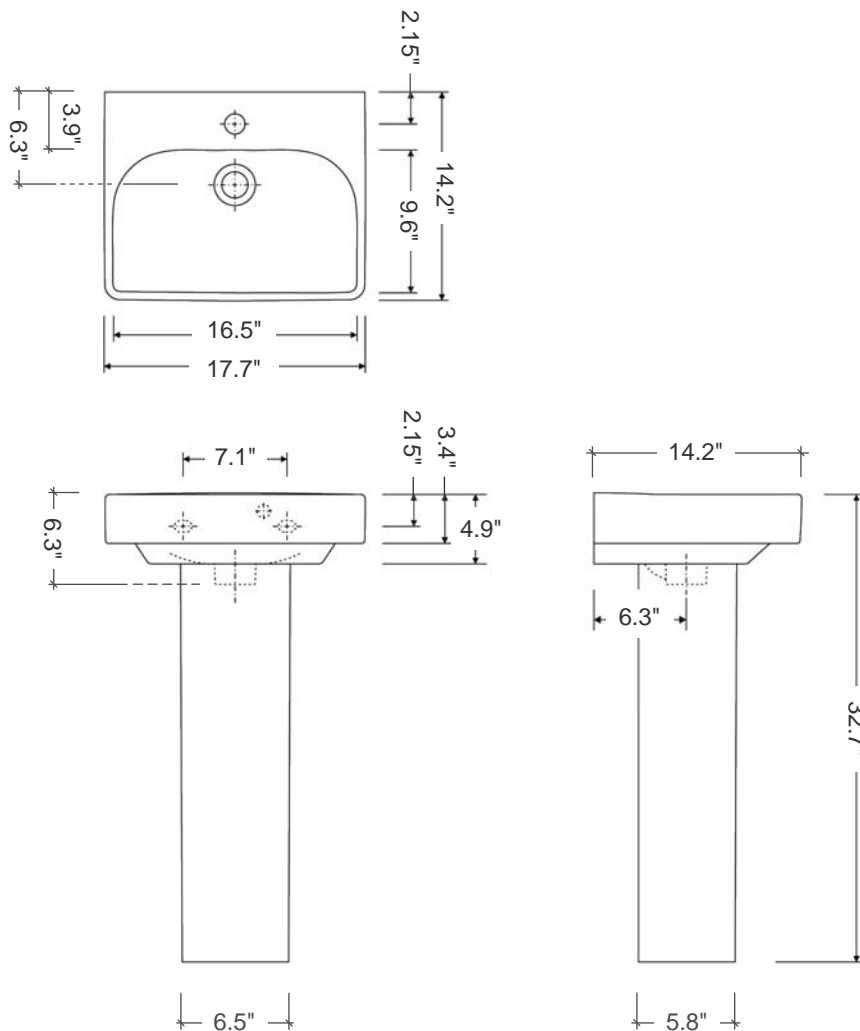

# Smyle 45 Pedestal Sink

Item number: 120545-MD4910

Material: Vitreous china

Color/Finish: White/ unfinished back wall

Installation: Pedestal

Overall Dimensions: 17.7" L x 14.2" W x 32.7" H

Interior Dimensions (basin area): 16.5" L x 9.6" W x 4.3" H

Faucet ledge: 3.9" W

Drain hole: 1-3/4" Interior Diameter

Faucet hole: 1-3/8" Diameter

Approx. weight: 44 lbs

Features: With overflow and one faucet hole

Included components: Sink, pedestal and wall-mounting fixing bolts kit

Recommended accessories (not included): Oversize European drain, e.g. Delta push pop-up Drain Ref. 72173

All dimensions are nominal

*Faucet and drain fittings not included. Shown only for photographic purposes*