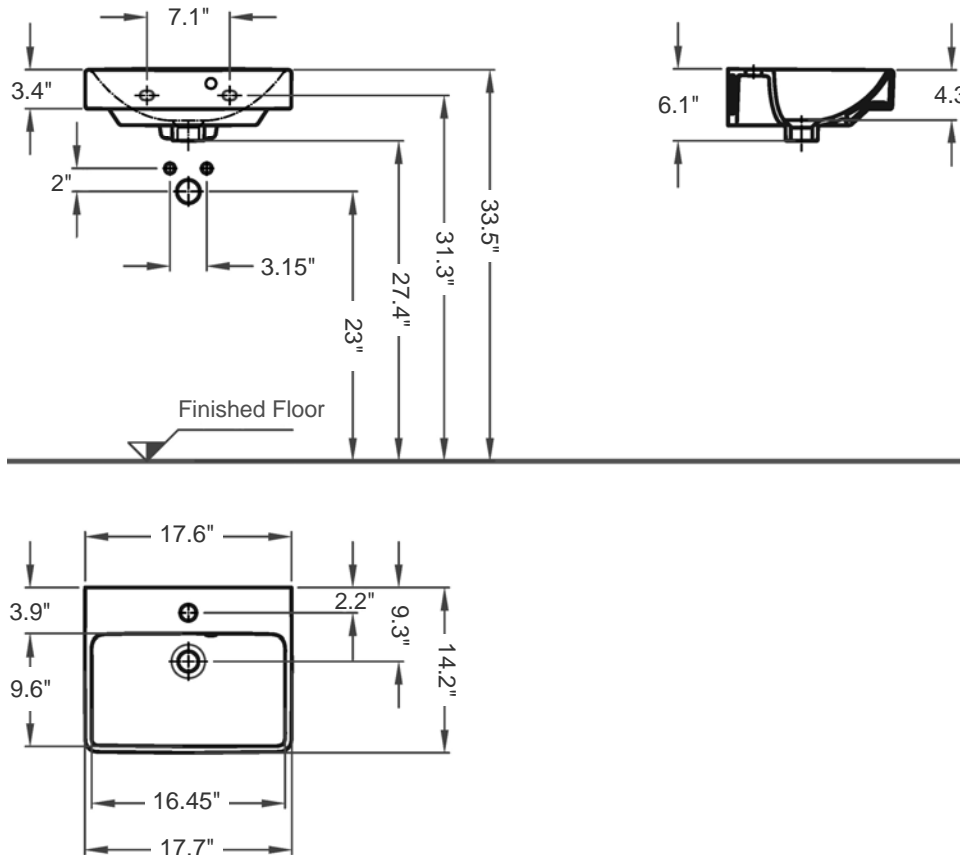

Smyle 45

Item number: 120545

Material: Vitreous china

Color/Finish: White/ unfinished back wall

Installation: Wall-mount, or above-counter

Overall Dimensions: 17.7" L x 14.2" W x 6.1" H

Interior Dimensions (basin area): 16.45" L x 9.6" W x 4.3" H

Drain hole: 1-3/4" Interior Diameter

Faucet hole: 1-3/8" Diameter

Approx. weight: 21 lbs

Features: With overflow and one faucet hole

Included components: Wall-mounting fixing bolts Kit

Recommended accessories (not included): Oversize European drain, e.g. Delta push pop-up Drain Ref. 72173

Options (not included and sold separately):

- 6.5" L x 5.9" W x 28.3" H vitreous china Full Pedestal i.e. Item # MD4910
- 8.9" L x 11.8" W x 12.8" H vitreous china Semi Pedestal i.e. Item # 296250

All dimensions are nominal
Faucet and drain fittings not included. Shown only for photographic purposes