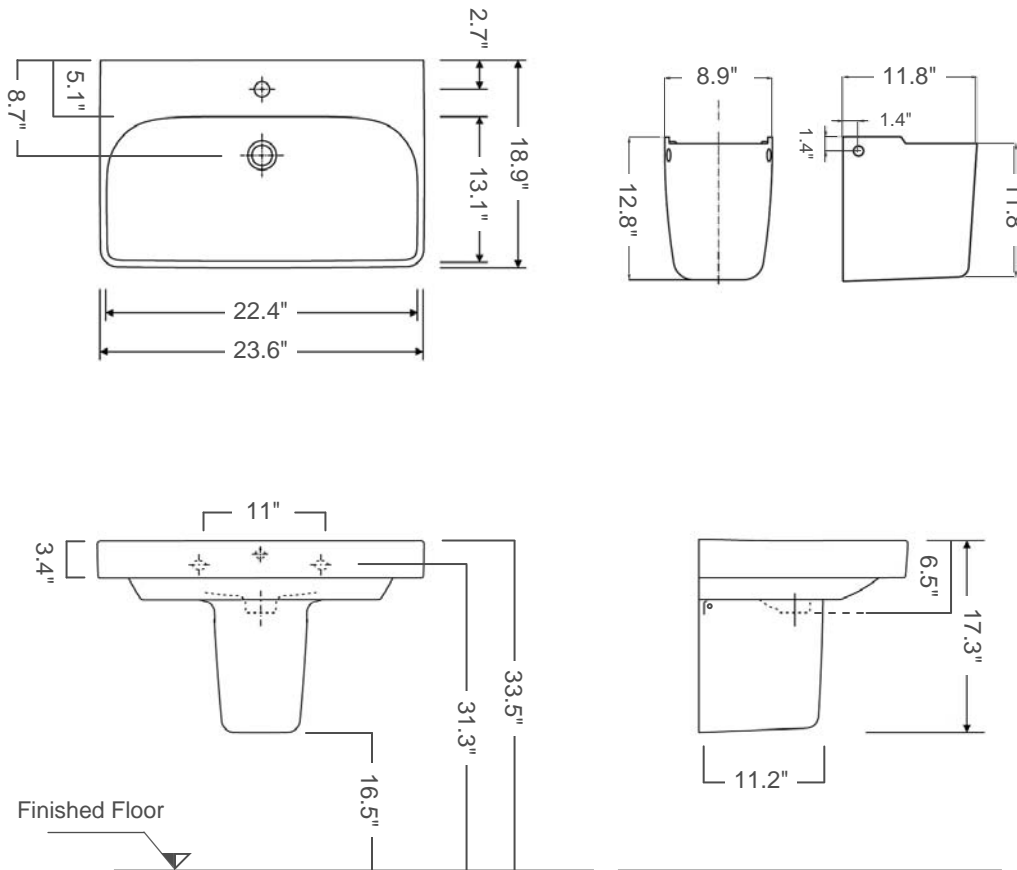

Smyle 60 Semi-pedestal Sink

Item number: 120560-292110

Material: Vitreous china

Color/Finish: White/ unfinished back wall

Installation: Wall-mount

Overall Dimensions: 23.6" L x 18.9" W x 17" H

Interior Dimensions (basin area): 22.4" L x 13.1" W x 4.5" H

Faucet ledge: 5.1" W

Drain hole: 1-3/4" Interior Diameter

Faucet hole: 1-3/8" Diameter

Approx. weight: 54 lbs

Features: With overflow and one faucet hole

Included components: Sink, semi pedestal, and wall mounting installation hardware kit

Recommended accessories (not included): Oversize European drain, e.g. Delta push pop-up Drain Ref. 72173

All dimensions are nominal

Roughing-in shown for guidance only. The 3/8" Hot & Cold water-supply tubes and 1-1/4" P-trap outlets are variable and can be determined at the discretion of the installer