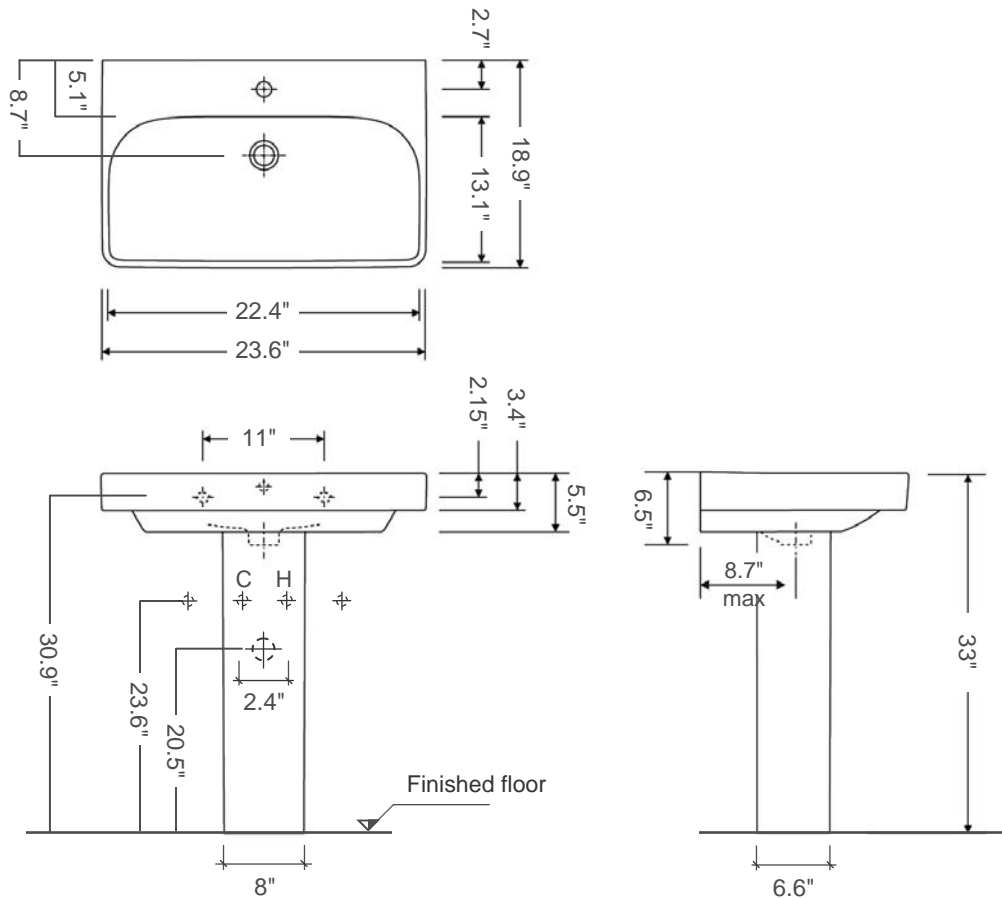

Smyle 60 Pedestal Sink

Item number: 120560-MD4910

Material: Vitreous china

Color/Finish: White/ unfinished back wall

Installation: Pedestal

Overall Dimensions: 23.6" L x 18.9" W x 33" H

Interior Dimensions (basin area): 22.4" L x 13.1" W x 4.5" H

Faucet ledge: 5.1" W

Drain hole: 1-3/4" Interior Diameter

Faucet hole: 1-3/8" Diameter

Approx. weight: 60 lbs

Features: With overflow and one faucet hole

Included components: Sink, pedestal, and wall-mounting fixing bolts kit

Recommended accessories (not included): Oversize European drain, e.g. Delta push pop-up Ref. 72173

All dimensions are nominal

Roughing-in shown for guidance only. The 3/8" Hot & Cold water-supply tubes and 1-1/4" P-trap outlets are variable and can be determined at the discretion of the installer