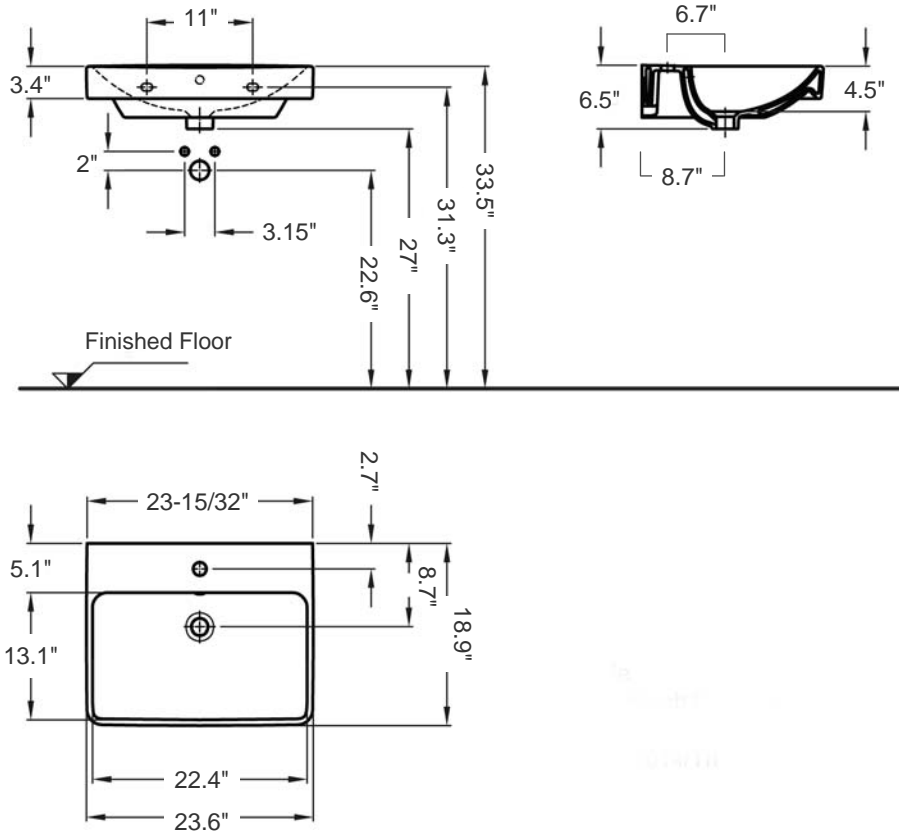

Smyle 60

Item number: 120560

Material: Vitreous china

Color/Finish: White/ unfinished back wall

Installation: Wall-mount, or above-counter

Overall Dimensions: 23.6" L x 18.9" W x 6.5" H

Interior Dimensions (basin area): 22.4" L x 13.1" W x 4.5" H

Drain hole: 1-3/4" Interior Diameter

Faucet hole: 1-3/8" Diameter

Approx. weight: 35 lbs

Features: With overflow and one faucet hole

Included components: Wall-mounting fixing bolts kit

Recommended accessories (not included): Oversize European drain, e.g. Hansgrohe Clicker Drain Ref. 72173

Options (not included and sold separately):

- 8" L x 6.6" W x 28" H vitreous china Full Pedestal i.e. Item # MD4910
- 8.9" L x 11.8" W x 12.8" H vitreous china Semi Pedestal (shroud) i.e. Item # 292110

All dimensions are nominal

Faucet and drain fittings not included. Shown only for photographic purposes

BISSONNET

Tel. (610) 454-1295 · Fax (610) 454-9385 · info@bissonnet.net · www.bissonnet.net