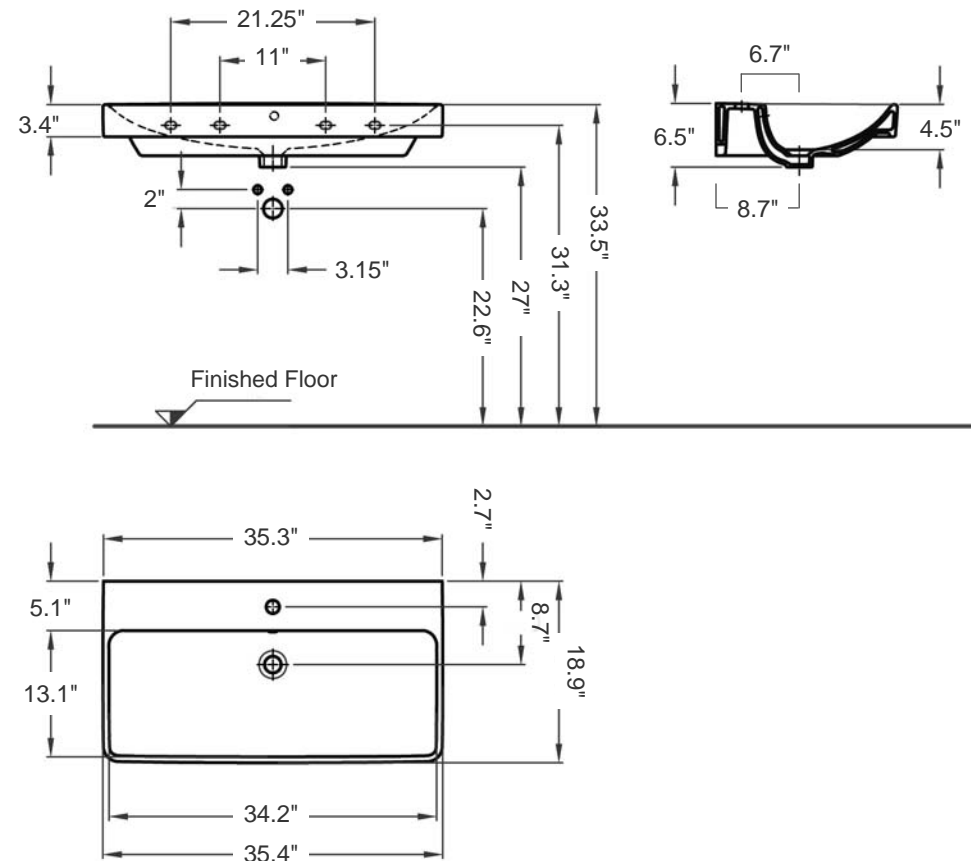

# Smyle 90

Item number: 120590

Material: Vitreous china

Color/Finish: White/ unfinished back wall

Installation: Wall-mount, or above-counter

Overall Dimensions: 35.4" L x 18.9" W x 6.5" H

Interior Dimensions (basin area): 34.2" L x 13.1" W x 4.5" H

Drain hole: 1-3/4" Interior Diameter

Faucet hole: 1-3/8" Diameter

Approx. weight: 52 lbs

Features: With overflow and one faucet hole

Included components: Wall-mounting fixing bolts kit

Recommended accessories (not included): Oversize European drain, e.g. Delta push pop-up Drain Ref. 72173

Options (not included and sold separately):

- 8.9" L x 11.8" W x 12.8" H vitreous china Semi Pedestal (shroud) i.e. Item # GL4970

All dimensions are nominal

*Faucet and drain fittings not included. Shown only for photographic purposes*