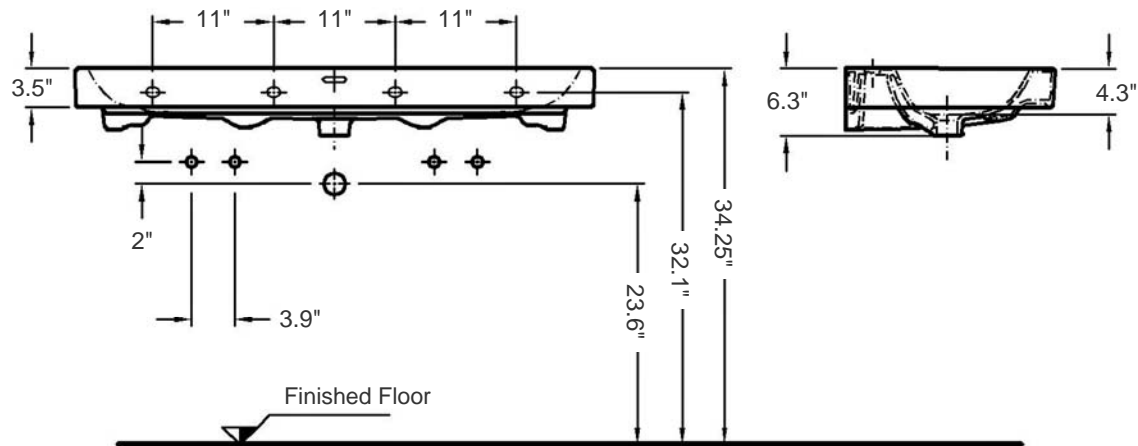

iCon 120

Item number: 124020

Material: Vitreous china

Color/Finish: White/ unfinished back wall

Installation: Wall-mount, or above-counter

Overall Dimensions: 47.25" L x 19.1" W x 6.3" H

Interior Dimensions (basin area): 45.1" L x 12.2" W x 4.3" H

Drain hole: 1-3/4" Interior Diameter

Faucet hole: 1-3/8" Diameter

Approx. weight: 76 lbs

Features: With overflow and two 22" center-to-center faucet holes

Included components: Wall-mounting fixing bolts kit

Recommended accessories (not included): Oversized European drain, e.g. Delta push pop-up Drain Ref. 72173

All dimensions are nominal

Faucets and drain fittings not included. Shown only for photographic purposes