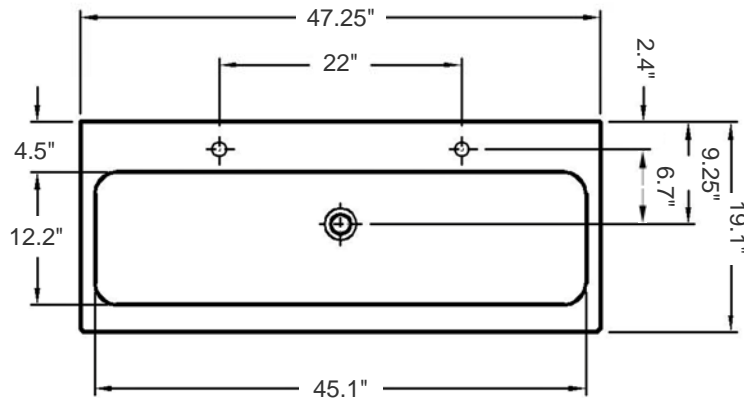

iCon 120

Item number: 124020

Material: Vitreous china

Color/Finish: White/ unfinished back wall

Installation: Wall-mount, or above-counter

Overall Dimensions: 47.25" L x 19.1" W x 6.3" H

Interior Dimensions (basin area): 45.1" L x 12.2" W x 4.3" H

Drain hole: 1-3/4" Interior Diameter

Faucet hole: 1-3/8" Diameter

Approx. weight: 76 lbs

Features: With overflow and two 22" center-to-center faucet holes

Included components: Wall-mounting fixing bolts kit

Recommended accessories (not included): Oversized European drain, e.g. Delta push pop-up Drain Ref. 72173

All dimensions are nominal

Faucets and drain fittings not included. Shown only for photographic purposes