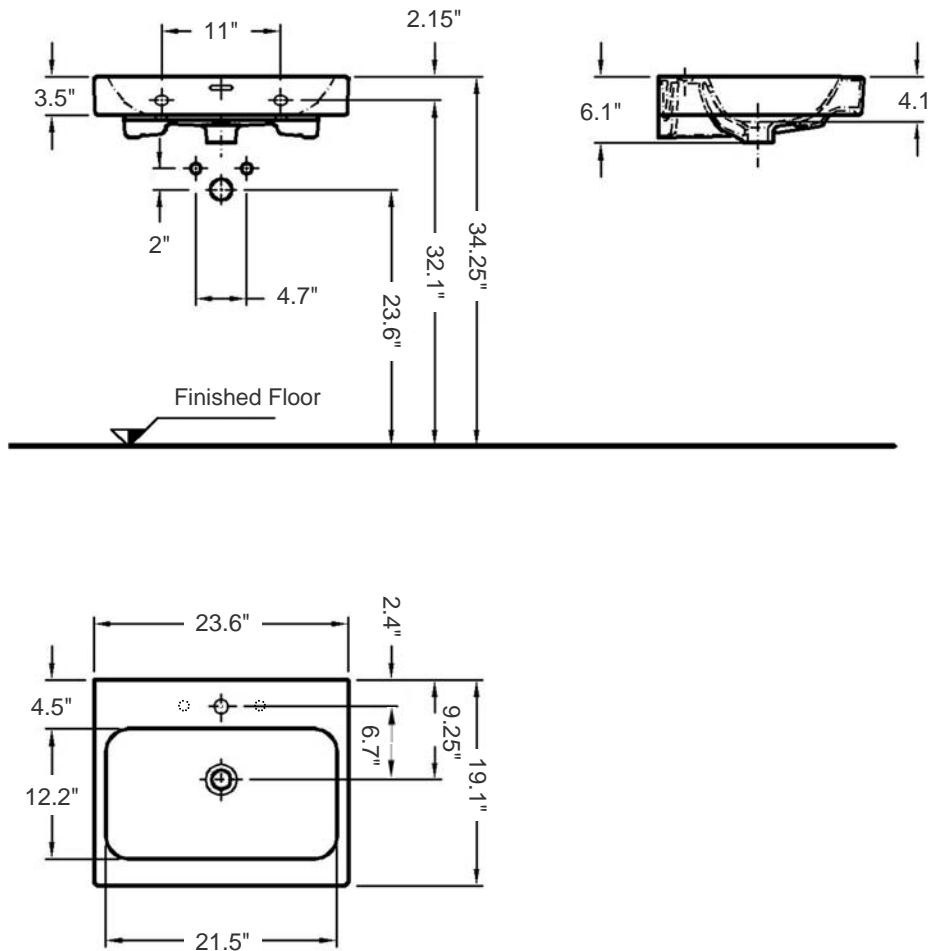

iCon 60

Item number: 124060

Material: Vitreous china

Color/Finish: White/ unfinished back wall

Installation: Wall-mount, or above-counter

Overall Dimensions: 23.6" L x 19.1" W x 6.1" H

Interior Dimensions (basin area): 21.5" L x 12.2" W x 4.1" H

Drain hole: 1-3/4" Interior Diameter

Faucet hole: 1-3/8" Diameter

Approx. weight: 44 lbs

Features: With overflow, one predrilled faucet hole, and two prepared to drill 8" centers faucets holes

Included components: Wall-mounting fixing bolts kit

Recommended accessories (not included): Oversized European drain, e.g. Delta push pop-up Drain Ref. 72173

All dimensions are nominal

Faucet and drain fittings not included. Shown only for photographic purposes