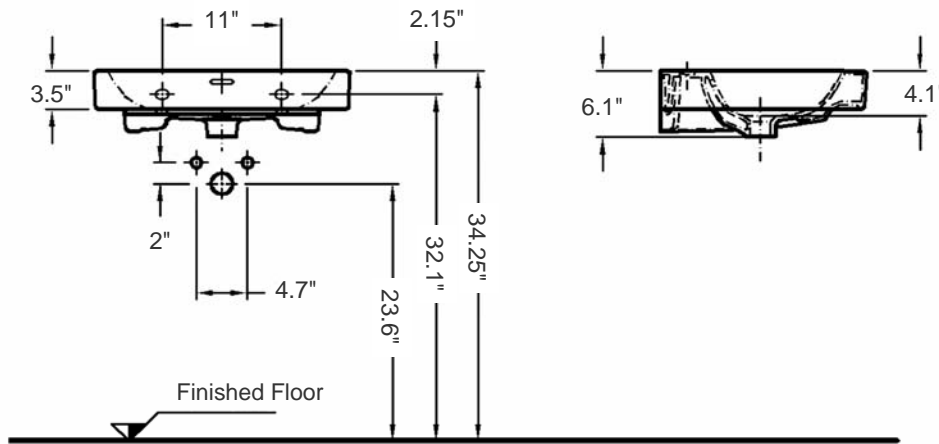

iCon 60-ST

Item number: 124063

Material: Vitreous china

Color/Finish: White/ unfinished back wall

Installation: Wall-mount, or above-counter

Overall Dimensions: 23.6" L x 19.1" W x 6.1" H

Interior Dimensions (basin area): 21.5" L x 12.2" W x 4.1" H

Drain hole: 1-3/4" Interior Diameter

Approx. weight: 44 lbs

Features: With overflow and without faucet hole

Included components: Wall mounting fixing bolts kit

Recommended accessories (not included): Oversized European drain, e.g. Delta push pop-up Drain Ref. 72173