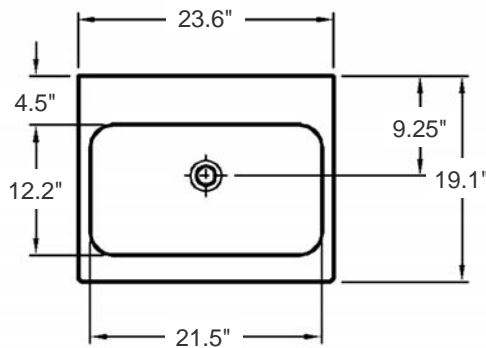

iCon 60-ST

Item number: 124063

Material: Vitreous china

Color/Finish: White/ unfinished back wall

Installation: Wall-mount, or above-counter

Overall Dimensions: 23.6" L x 19.1" W x 6.1" H

Interior Dimensions (basin area): 21.5" L x 12.2" W x 4.1" H

Drain hole: 1-3/4" Interior Diameter

Approx. weight: 44 lbs

Features: With overflow and without faucet hole

Included components: Wall mounting fixing bolts kit

Recommended accessories (not included): Oversized European drain, e.g. Delta push pop-up Drain Ref. 72173