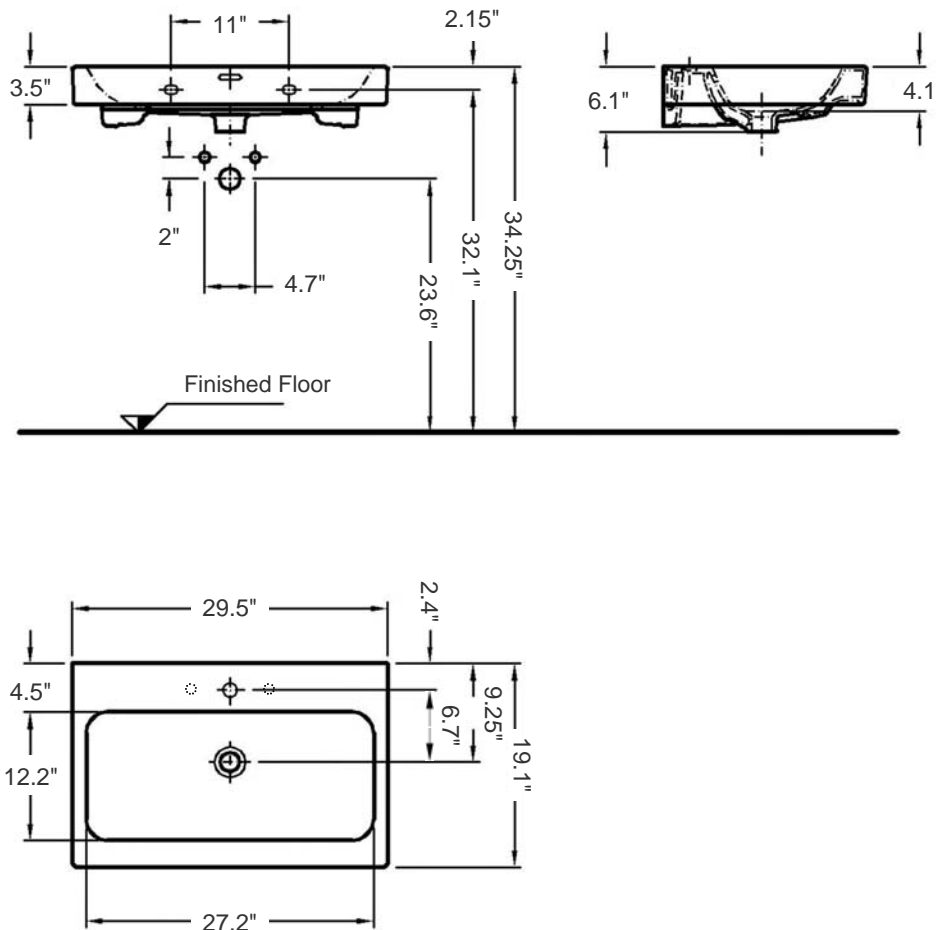

iCon 75

Item number: 124075

Material: Vitreous china

Color/Finish: White/ unfinished back wall

Installation: Wall-mount, or above-counter

Overall Dimensions: 29.5" L x 19.1" W x 6.1" H

Interior Dimensions (basin area): 27.2" L x 12.2" W x 4.1" H

Drain hole: 1-3/4" Interior Diameter

Faucet hole: 1-3/8" Diameter

Approx. weight: 50 lbs

Features: With overflow, one predrilled faucet hole, and two prepared to drill 8" centers faucets holes

Included components: Wall-mounting fixing bolts kit

Recommended accessories (not included): Oversized European drain, e.g. Delta push pop-up Drain Ref. 72173

All dimensions are nominal

Faucet and drain fittings not included. Shown only for photographic purposes