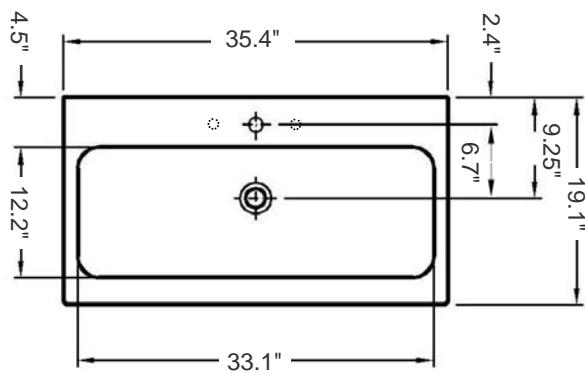

iCon 90

Item number: 124090

Material: Vitreous china

Color/Finish: White/ unfinished back wall

Installation: Wall-mount, or above-counter

Overall Dimensions: 35.4" L x 19.1" W x 6.3" H

Interior Dimensions (basin area): 33.1" L x 12.2" W x 4.3" H

Drain hole: 1-3/4" Interior Diameter

Faucet hole: 1-3/8" Diameter

Approx. weight: 62 lbs

Features: With overflow, one predrilled faucet hole, and two prepared to drill 8" centers faucets holes

Included components: Wall-mounting fixing bolts kit

Recommended accessories (not included): Oversized European drain, e.g. Delta push pop-up Drain Ref. 72173

All dimensions are nominal

Faucet and drain fittings not included. Shown only for photographic purposes