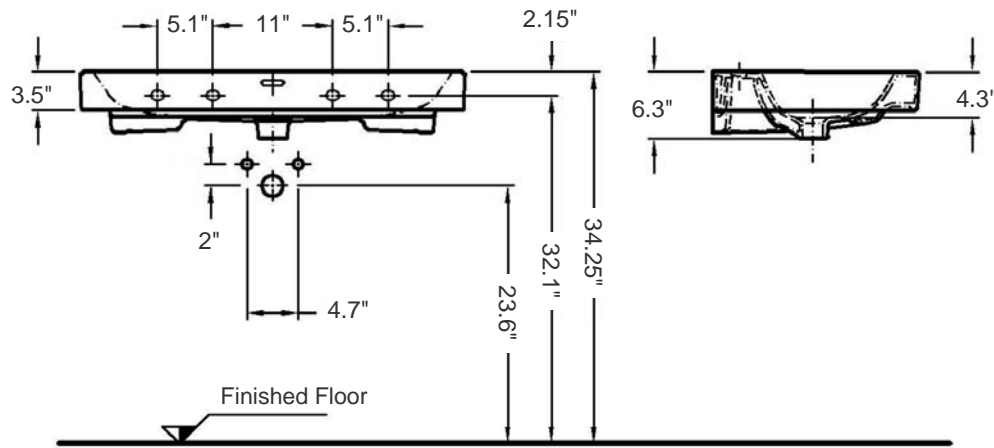

iCon 90

Item number: 124090

Material: Vitreous china

Color/Finish: White/ unfinished back wall

Installation: Wall-mount, or above-counter

Overall Dimensions: 35.4" L x 19.1" W x 6.3" H

Interior Dimensions (basin area): 33.1" L x 12.2" W x 4.3" H

Drain hole: 1-3/4" Interior Diameter

Faucet hole: 1-3/8" Diameter

Approx. weight: 62 lbs

Features: With overflow, one predrilled faucet hole, and two prepared to drill 8" centers faucets holes

Included components: Wall-mounting fixing bolts kit

Recommended accessories (not included): Oversized European drain, e.g. Delta push pop-up Drain Ref. 72173

All dimensions are nominal

Faucet and drain fittings not included. Shown only for photographic purposes