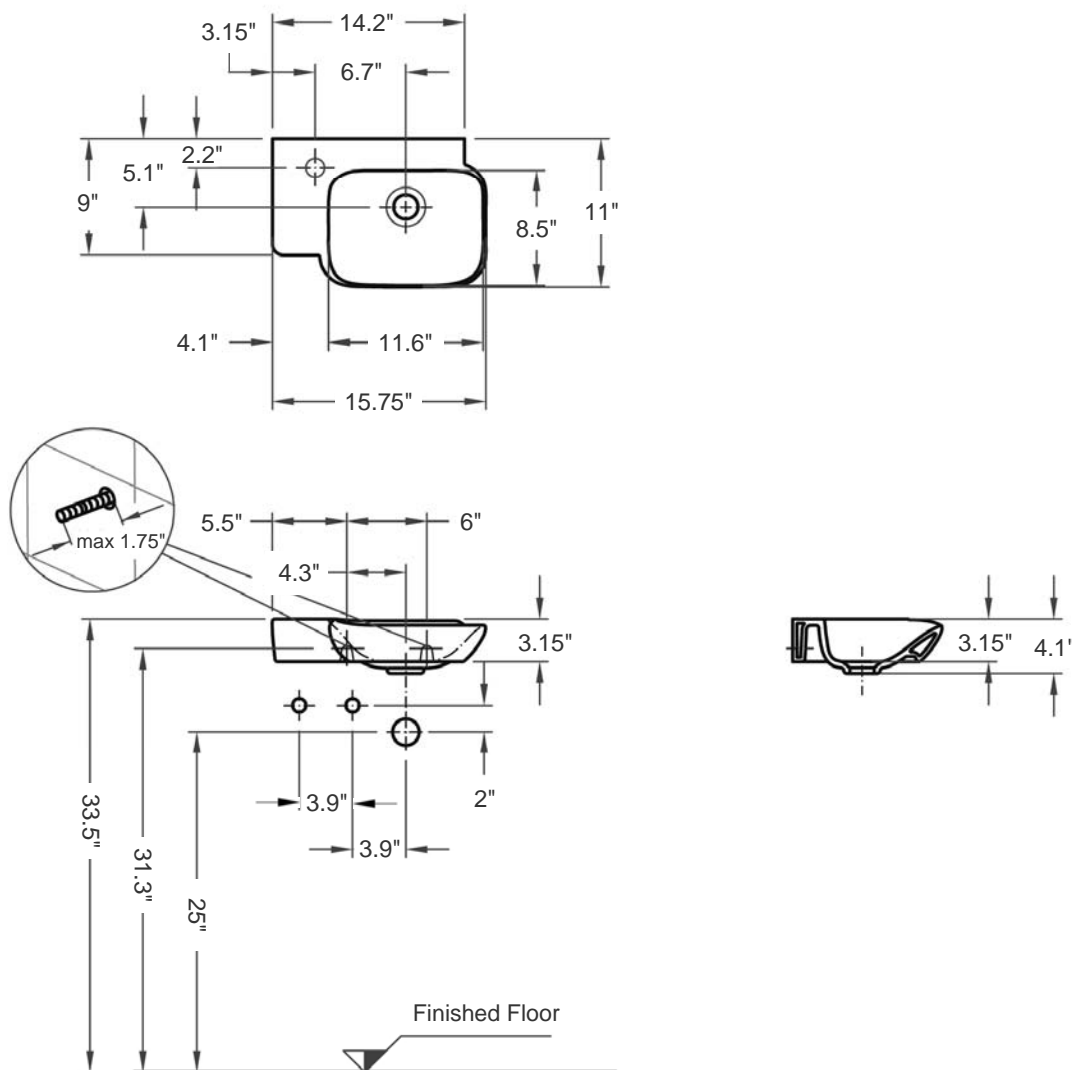

# MyDay 40-L

Item number: 125440

Material: Vitreous china

Color/Finish: White/ unfinished back wall

Installation: Wall-mount

Overall Dimensions: 15.75" L x 11" W x 4.1" H

Interior Dimensions (basin area): 11.6" L x 8.5" W x 3.15" H

Drain hole: 1-3/4" Interior Diameter

Faucet hole: 1-3/8" Diameter

Approx. weight: 12 lbs

Features: Without overflow and with one left-hand faucet hole

Included components: Oblong white/chrome ABS drain cover, and wall-mounting fixing bolts kit

Recommended accessories (not included): Always-open drain i.e. grid drain or e.g. Decolav Drain Ref. 9290

All dimensions are nominal

Faucet and drain fittings not included. Shown only for photographic purposes