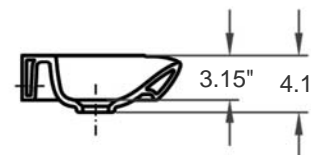

# MyDay 40-R

Item number: 125540

Material: Vitreous china

Color/Finish: White/ unfinished back wall

Installation: Wall-mount

Overall Dimensions: 15.75" L x 11" W x 4.1" H

Interior Dimensions (basin area): 11.6" L x 8.5" W x 3.15" H

Drain hole: 1-3/4" Interior Diameter

Faucet hole: 1-3/8" Diameter

Approx. weight: 12 lbs

Features: Without overflow and with one right-hand faucet hole

Included components: Oblong white/chrome ABS drain cover, and wall-mounting fixing bolts kit

Recommended accessories (not included): Always-open drain i.e. grid drain, or e.g. Decolav Drain Ref. 9290

All dimensions are nominal

Faucet and drain fittings not included. Shown only for photographic purposes