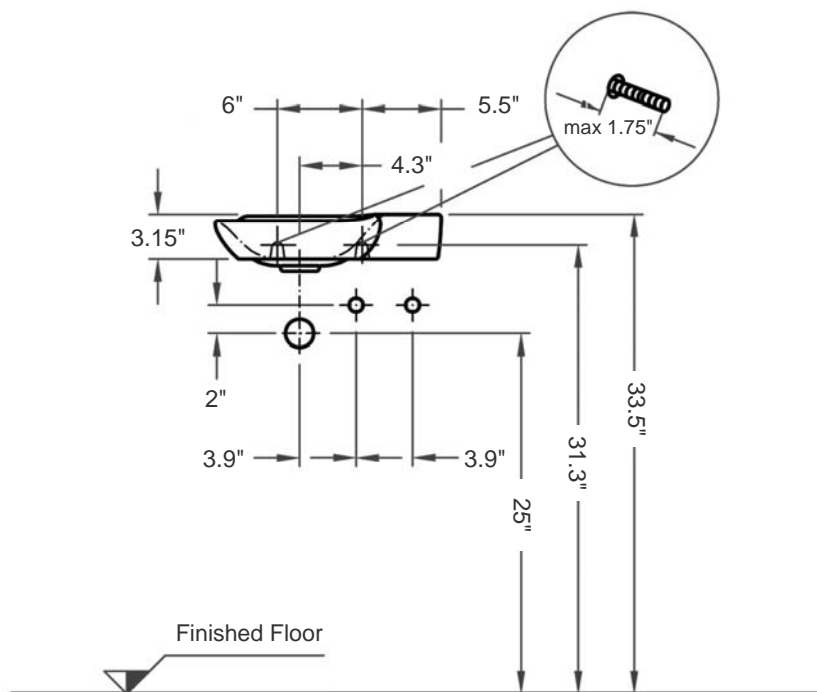

# MyDay 40-R

Item number: 125540

Material: Vitreous china

Color/Finish: White/ unfinished back wall

Installation: Wall-mount

Overall Dimensions: 15.75" L x 11" W x 4.1" H

Interior Dimensions (basin area): 11.6" L x 8.5" W x 3.15" H

Drain hole: 1-3/4" Interior Diameter

Faucet hole: 1-3/8" Diameter

Approx. weight: 12 lbs

Features: Without overflow and with one right-hand faucet hole

Included components: Oblong white/chrome ABS drain cover, and wall-mounting fixing bolts kit

Recommended accessories (not included): Always-open drain i.e. grid drain, or e.g. Decolav Drain Ref. 9290

All dimensions are nominal

Faucet and drain fittings not included. Shown only for photographic purposes