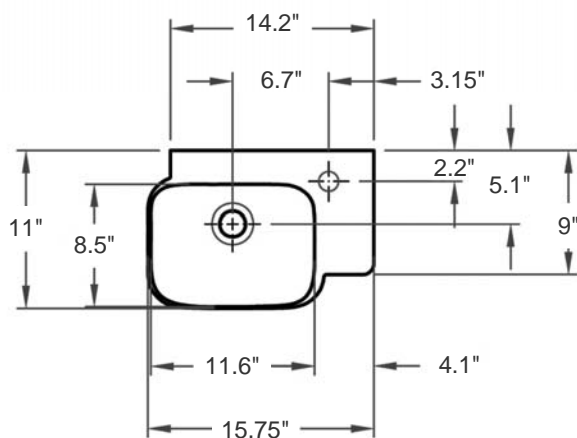

# MyDay 40-R

Item number: 125540

Material: Vitreous china

Color/Finish: White/ unfinished back wall

Installation: Wall-mount

Overall Dimensions: 15.75" L x 11" W x 4.1" H

Interior Dimensions (basin area): 11.6" L x 8.5" W x 3.15" H

Drain hole: 1-3/4" Interior Diameter

Faucet hole: 1-3/8" Diameter

Approx. weight: 12 lbs

Features: Without overflow and with one right-hand faucet hole

Included components: Oblong white/chrome ABS drain cover, and wall-mounting fixing bolts kit

Recommended accessories (not included): Always-open drain i.e. grid drain, or e.g. Decolav Drain Ref. 9290

All dimensions are nominal

Faucet and drain fittings not included. Shown only for photographic purposes