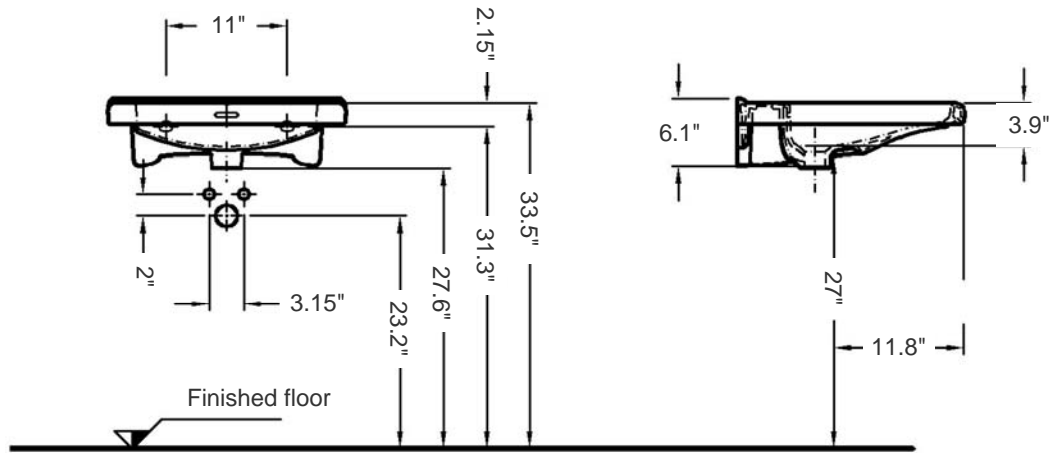

Renova Comfort

Item number: 128555

Material: Vitreous china

Color/Finish: White/ unfinished back wall

Installation: Wall-mount, or self-rimming

Overall Dimensions: 21.7" L x 20.7" W x 6.1" H

Interior Dimensions (basin area): 16.5" L x 14.75" W x 3.9" H

Drain hole: 1-3/4" Interior Diameter

Faucet hole: 1-3/8" Diameter

Approx. weight: 37 lbs

Included components: Wall-mounting fixing bolts kit

Features:

1. With overflow and one faucet hole
2. ADA compliant. Extremely flat for plenty of legroom when using a wheelchair
3. Built-in varying water levels to enable basin to be half filled
4. Half-dry shelf area within easy reach of user
5. Gently rounded and easy to grasp
6. Straight arm rest and support area
7. Beveled edge for direct mounting of wall mirror