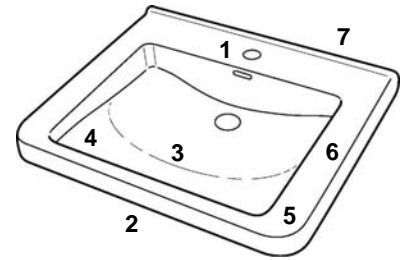

Renova Comfort

Item number: 128555

Material: Vitreous china

Color/Finish: White/ unfinished back wall

Installation: Wall-mount, or self-rimming

Overall Dimensions: 21.7" L x 20.7" W x 6.1" H

Interior Dimensions (basin area): 16.5" L x 14.75" W x 3.9" H

Drain hole: 1-3/4" Interior Diameter

Faucet hole: 1-3/8" Diameter

Approx. weight: 37 lbs

Included components: Wall-mounting fixing bolts kit

Features:

1. With overflow and one faucet hole
2. ADA compliant. Extremely flat for plenty of legroom when using a wheelchair
3. Built-in varying water levels to enable basin to be half filled
4. Half-dry shelf area within easy reach of user
5. Gently rounded and easy to grasp
6. Straight arm rest and support area
7. Beveled edge for direct mounting of wall mirror