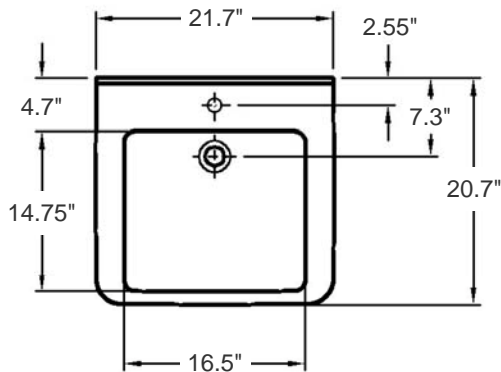

Renova Comfort

Item number: 128555

Material: Vitreous china

Color/Finish: White/ unfinished back wall

Installation: Wall-mount, or self-rimming

Overall Dimensions: 21.7" L x 20.7" W x 6.1" H

Interior Dimensions (basin area): 16.5" L x 14.75" W x 3.9" H

Drain hole: 1-3/4" Interior Diameter

Faucet hole: 1-3/8" Diameter

Approx. weight: 37 lbs

Included components: Wall-mounting fixing bolts kit

Features:

1. With overflow and one faucet hole
2. ADA compliant. Extremely flat for plenty of legroom when using a wheelchair
3. Built-in varying water levels to enable basin to be half filled
4. Half-dry shelf area within easy reach of user
5. Gently rounded and easy to grasp
6. Straight arm rest and support area
7. Beveled edge for direct mounting of wall mirror