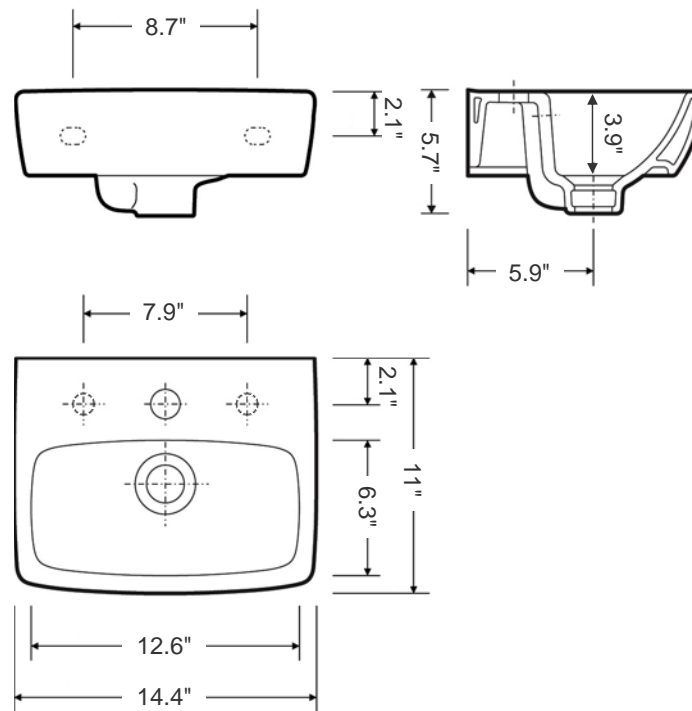

Nova

Item number: 14801

Material: Vitreous china

Color/Finish: White/ unfinished back wall

Installation: Wall-mount, or above-counter

Overall Dimensions: 14.2" L x 11" W x 5.7" H

Interior Dimensions (basin area): 12.6" L x 6.3" W x 3.9" H

Drain hole: 1-3/4" Interior Diameter

Faucet hole: 1-3/8" Diameter

Approx. weight: 13 lbs

Features: With overflow and one faucet hole

Included components: Wall-mounting fixing bolts kit

Recommended accessories (not included): Oversize European drain, e.g. Delta push pop-up Drain Ref. 72173

All dimensions are nominal

Faucet and drain fittings not included. Shown only for photographic purposes

BISSONNET

Tel. (610) 454-1295 · Fax (610) 454-9385 · info@bissonnet.net · www.bissonnet.net