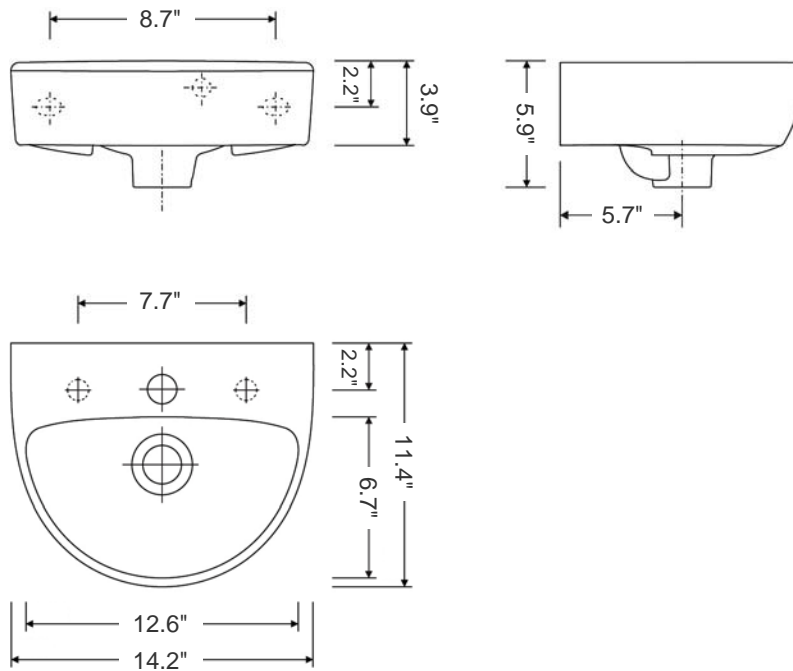

Nova

Item number: 14821

Material: Vitreous china

Color/Finish: White/ unfinished back wall

Installation: Wall-mount, or above-counter

Overall Dimensions: 14.2" L x 11.4" W x 5.9" H

Interior Dimensions (basin area): 12.6" L x 6.7" W x 3.9" H

Drain hole: 1-3/4" Interior Diameter

Faucet hole: 1-3/8" Diameter

Approx. weight: 12 lbs

Features: With overflow and one faucet hole

Included components: Wall-mounting fixing bolts kit

Recommended accessories (not included): Oversize European drain, e.g. Delta push pop-up Drain Ref. 72173

All dimensions are nominal

Faucet and drain fittings not included. Shown only for photographic purposes

BISSONNET

Tel. (610) 454-1295 · Fax (610) 454-9385 · info@bissonnet.net · www.bissonnet.net