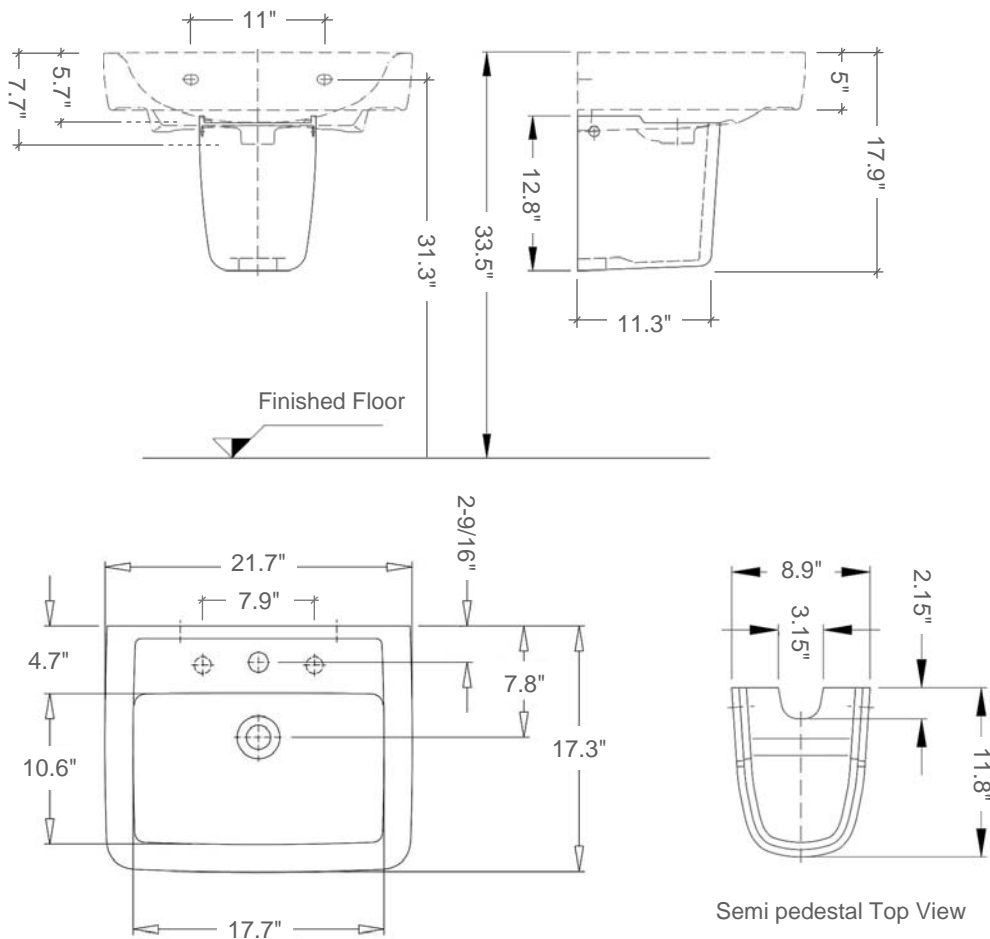

# Renova 55 Semi-pedestal Sink

Item number: 222255-292110

Material: Vitreous china

Color/Finish: White/ unfinished back wall

Installation: Wall-mount

Overall Dimensions: 21.7" L x 17.3" W x 17.9" H

Interior Dimensions (basin area): 17.7" L x 10.6" W x 5.7" H

Drain hole: 1-3/4" Interior Diameter

Faucet hole: 1-3/8" Diameter

Approx. weight: 56 lbs

Features: With: overflow and one faucet hole, and two prepared to drill 7.9" centers faucet holes

Included components: Sink, semi pedestal (shroud), and wall mounting installation hardware kit

Recommended accessories (not included): Oversized European drain, e.g. Delta push pop-up Drain Ref. 72173

All dimensions are nominal

*Roughing-in shown for guidance only. The 3/8" Hot & Cold water-supply tubes and 1-1/4" P-trap outlets are variable and can be determined at the discretion of the installer*