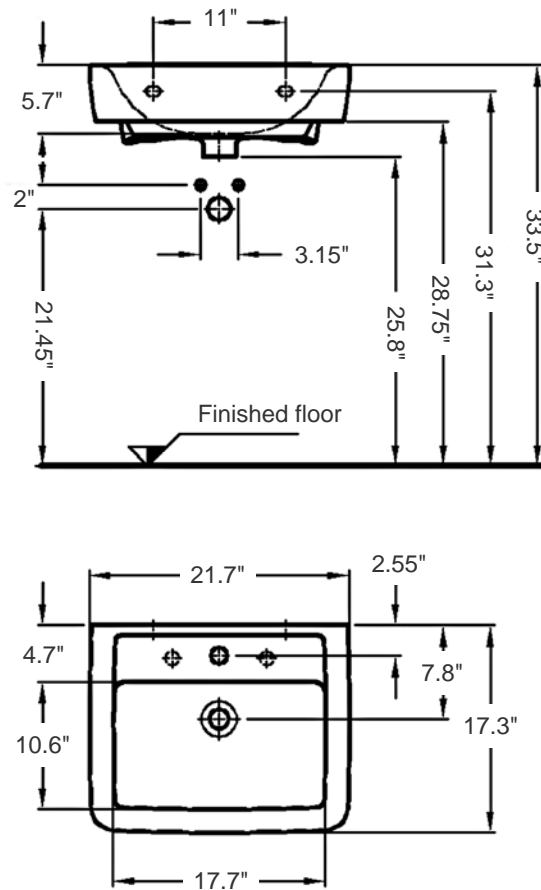

Renova 55

Item number: 222255

Material: Vitreous china

Color/Finish: White/ unfinished back wall

Installation: Wall-mount, or above-counter

Overall Dimensions: 21.7" L x 17.3" W x 7.7" H

Interior Dimensions (basin area): 17.7" L x 10.6" W x 5.7" H

Foot print: 20.5" L x 16.5" W

Drain hole: 1-3/4" Interior Diameter

Faucet hole: 1-3/8" Diameter

Approx. weight: 36 lbs

Features: With: overflow and one predrilled faucet hole, and two prepared to drill 8" centers faucet holes

Included components: Wall-mounting fixing bolts kit

Options (not included, and sold separately): Item # 292110 ceramic Semi Pedestal (shroud)

Recommended accessories (not included): Oversized European drain, e.g. Delta push pop-up Drain Ref. 72173

All dimensions are nominal

Faucet and drain fittings not included. Shown only for photographic purposes

BISSONNET

Tel. (610) 454-1295 · Fax (610) 454-9385 · info@bissonnet.net · www.bissonnet.net