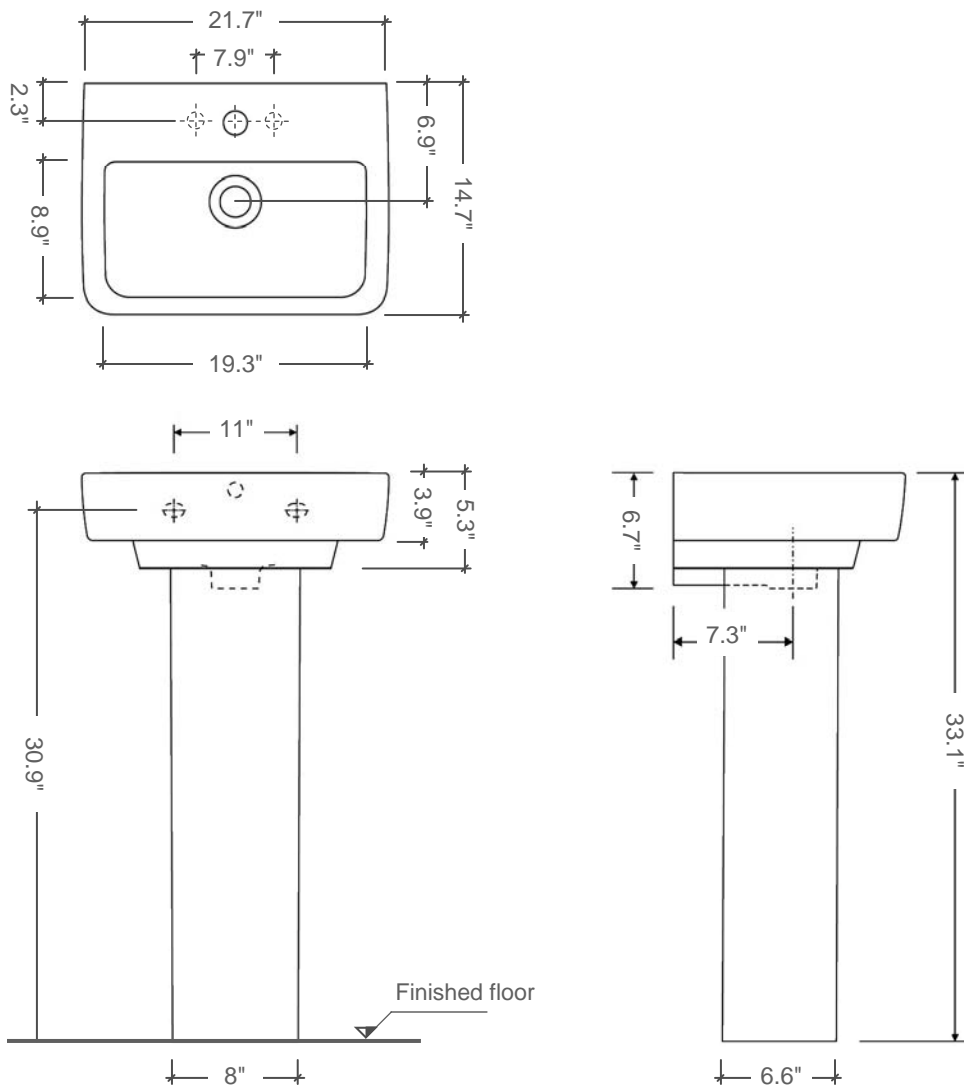

# Comprimo 55 Pedestal Sink

Item number: 226155-MD4910

Material: Vitreous china

Color/Finish: White/ unfinished back wall

Installation: Pedestal

Overall Dimensions: 21.7" L x 14.7" W x 33.1" H

Interior Dimensions (basin area): 19.3" L x 8.9" W x 4.7" H

Faucet Ledge: 4.5" W

Drain hole: 1-3/4" Interior Diameter

Faucet hole: 1-3/8" Diameter

Approx. weight: 55 lbs

Features: With overflow and one predrilled faucet hole, and 2 prepared to drill faucet holes

Included components: Sink, pedestal, and wall mounting fixing bolts kit

Recommended accessories: Oversized European drain, e.g. Delta push pop-up Drain Ref. 72173

All dimensions are nominal

*Roughing-in shown for guidance only. The 3/8" Hot & Cold water-supply tubes and 1-1/4" P-trap outlets are variable and can be determined at the discretion of the installer*