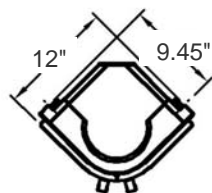

Comprimo

Wall-mount or freestanding two-door corner Vanity Cabinet with white ceramic Sink

Item number: 862132-24891

Overall Dimensions: 17.7" L x 15.5" W x 12.6" wall sides x 27.7" H

Basin Area (basin interior dimensions): 9.45" Diameter x 3.9" H

Approx. total Weight: 37 lbs (vanity cabinet + sink)

Material:

Vanity cabinet: Moisture resistant melamine-faced chipboard (body)/ MDF (doors front)

Door handles: Anodized Aluminum

Sink: Vitreous china

Color/Finish:

Vanity: Glossy white (door fronts)/ Matte white (body)/ Polished chrome (door handles)

Ceramic sink: White

Features: Soft-closing cabinet hinges, one interior fixed shelf, and sink with overflow and one faucet hole

Options (not included and sold separately): 2-pc Set 6" H vanity Legs in polished chrome finish, i.e. Ref. 500550

All dimensions are nominal

Faucet not included. Shown only for photographic purposes

BISSONNET

Tel. (610) 454-1295 · Fax (610) 454-9385 · info@bissonnet.net · www.bissonnet.net