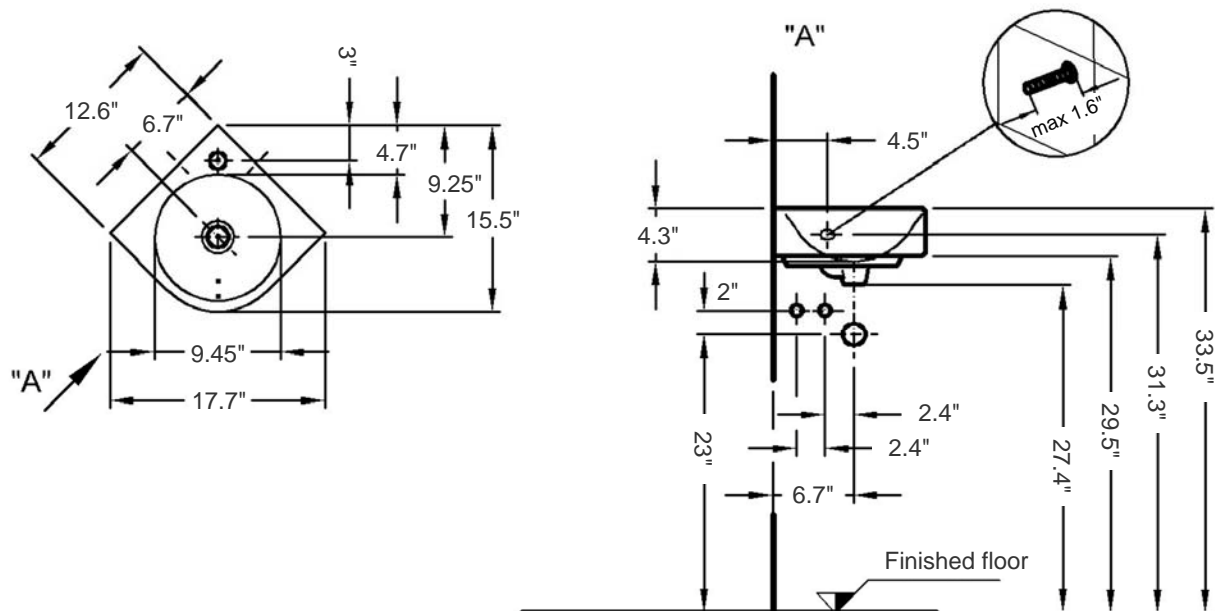

Comprimo corner

Item number: 24891

Material: Vitreous china

Color: White/ unfinished back wall

Installation: Wall-mount corner sink

Overall Dimensions: 17.7" L x 15.5" W x 6.1" H

Interior Dimensions (basin area): 9.45" Diameter x 4.3" H

Drain hole: 1-3/4" Interior Diameter

Faucet hole: 1-3/8" Diameter

Approx. weight: 15 lbs

Features: With overflow and one faucet hole

Included components: Wall-mounting fixing bolts kit

Options (not included and sold separately): Bow-front, two-door corner Vanity Cabinet, i.e. Item # 862132

Recommended accessories (not included): Oversized European drain, e.g. Delta push pop-up Drain Ref. 72173

All dimensions are nominal

Faucet and drain fittings not included. Shown only for photographic purposes

BISSONNET

Tel. (610) 454-1295 · Fax (610) 454-9385 · info@bissonnet.net · www.bissonnet.net