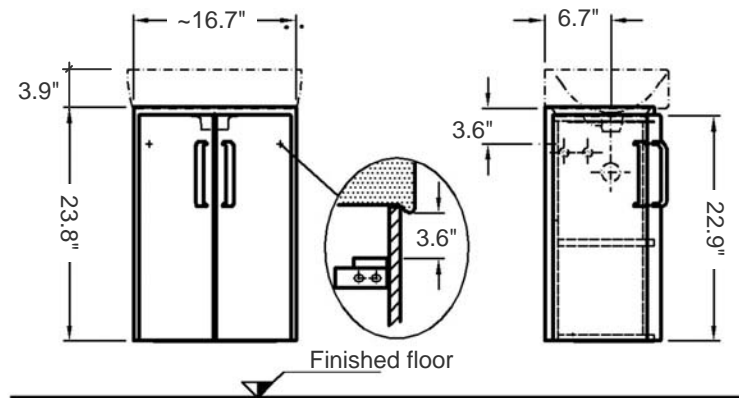

Comprimo

Wall-mount or freestanding two-door corner Vanity Cabinet with white ceramic Sink

Item number: 862132-24891

Overall Dimensions: 17.7" L x 15.5" W x 12.6" wall sides x 27.7" H

Basin Area (basin interior dimensions): 9.45" Diameter x 3.9" H

Approx. total Weight: 37 lbs (vanity cabinet + sink)

Material:

Vanity cabinet: Moisture resistant melamine-faced chipboard (body)/ MDF (doors front)

Door handles: Anodized Aluminum

Sink: Vitreous china

Color/Finish:

Vanity: Glossy white (door fronts)/ Matte white (body)/ Polished chrome (door handles)

Ceramic sink: White

Features: Soft-closing cabinet hinges, one interior fixed shelf, and sink with overflow and one faucet hole

Options (not included and sold separately): 2-pc Set 6" H vanity Legs in polished chrome finish, i.e. Ref. 500550

All dimensions are nominal

Faucet not included. Shown only for photographic purposes

BISSONNET

Tel. (610) 454-1295 · Fax (610) 454-9385 · info@bissonnet.net · www.bissonnet.net