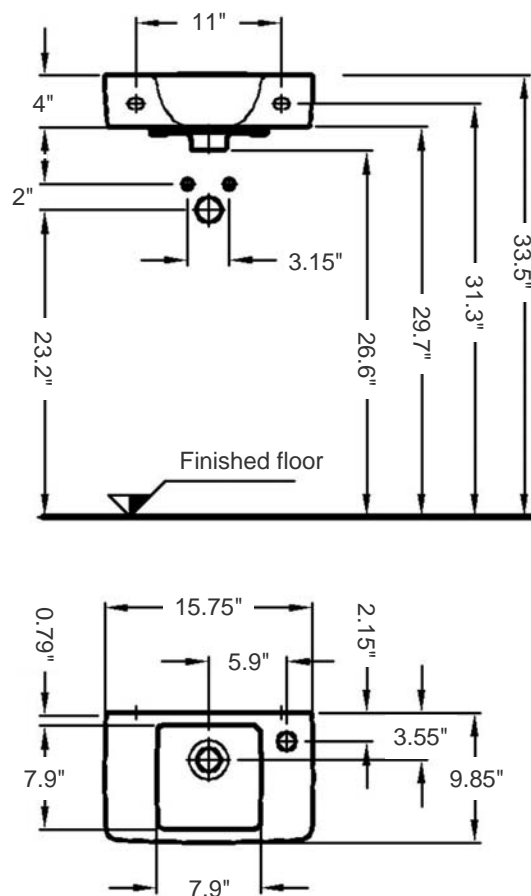

Renova 40

Product Ref. 272140

Material: Vitreous china

Color: White/ unfinished back wall

Installation: Wall-mount, or above-counter

Overall Dimensions: 15.75" L x 9.85" W x 5.9" H

Interior Dimensions (basin area): 7.9" L x 7.9" W x 4" H

Foot print: 15.4" L x 9.5" W

Drain hole: 1-3/4" Interior Diameter

Faucet hole: 1-3/8" Diameter

Approx. weight: 18 lbs

Features: With overflow and one right-hand faucet hole

Included components: Wall-mounting fixing bolts kit

Recommended accessories (not included): Oversized European drain, e.g. Delta push pop-up Drain Ref. 72173

All dimensions are nominal

Faucet and drain fittings not included. Shown only for photographic purposes