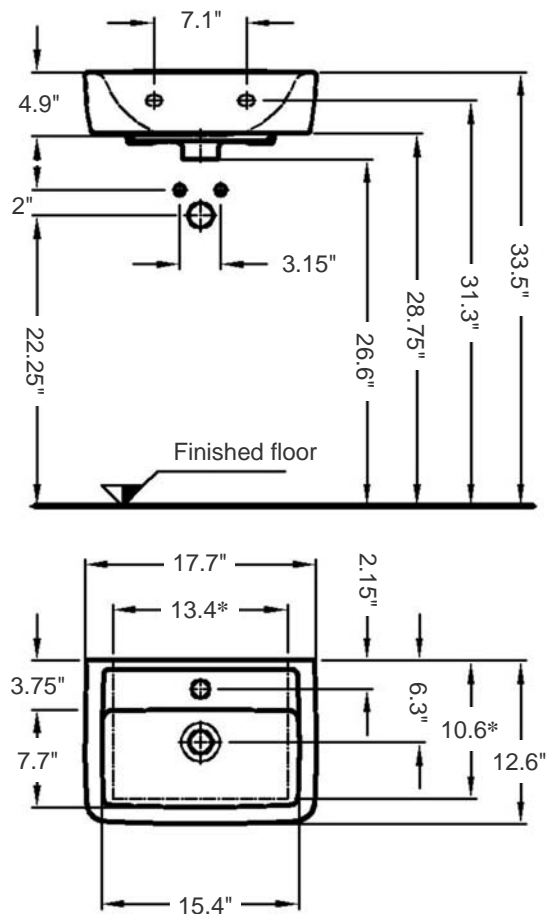

# Renova 45

Product Ref. 272145

Material: Vitreous china

Color/Finish: White/ unfinished back wall

Installation: Wall-mount, or above-counter

Overall Dimensions: 17.7" L x 12.6" W x 6.9" H

Interior Dimensions (basin area): 15.4" L x 7.7" W x 4.9" H

Foot print: 17" L x 12" W

Drain hole: 1-3/4" Interior Diameter

Faucet hole: 1-3/8" Diameter

Approx. weight: 22 lbs

Features: With overflow and one faucet hole

Included components: Wall-mounting fixing bolts Kit

Recommended accessories (not included): Oversized European drain, e.g. Delta push pop-up Drain Ref. 72173

All dimensions are nominal

*Faucet and drain fittings not included. Shown only for photographic purposes*