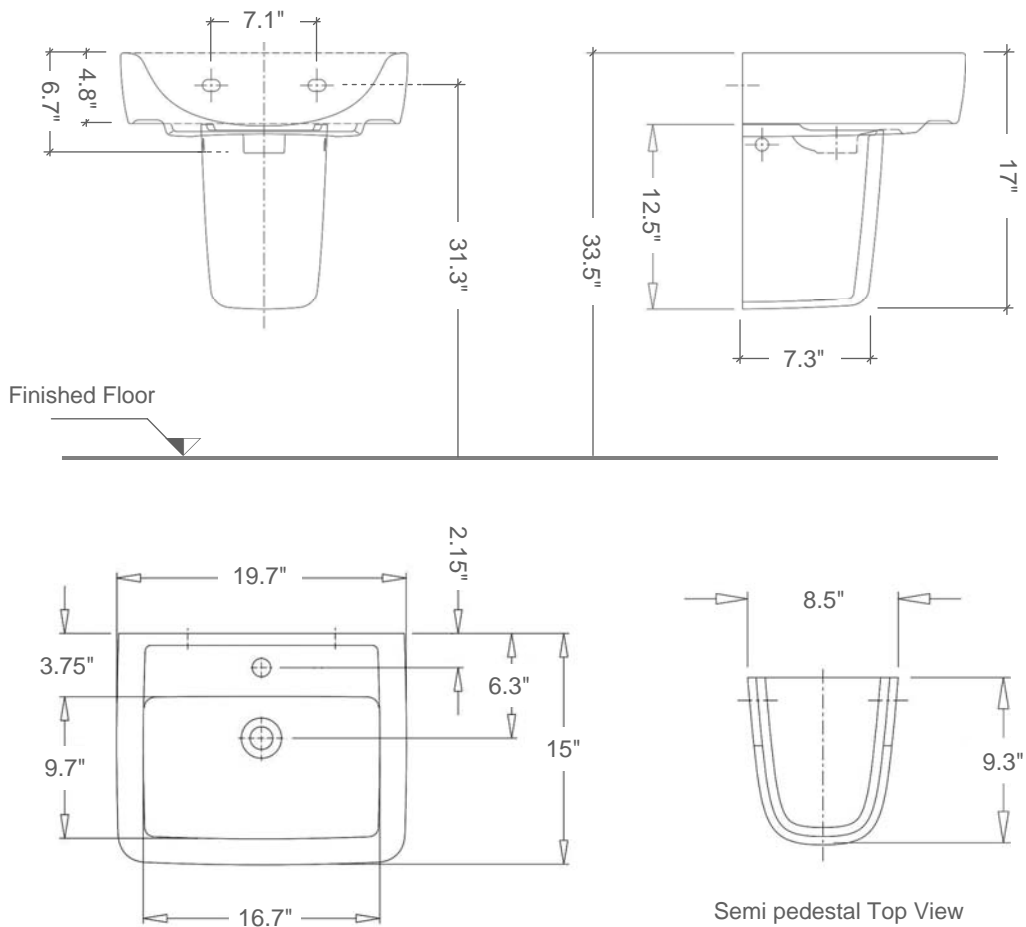

Renova 50 Semi-pedestal Sink

Item number: 272150-292150

Material: Vitreous china

Color/Finish: White/ unfinished back wall

Installation: Wall-mount

Overall Dimensions: 19.7" L x 15" W x 17" H

Interior Dimensions (basin area): 16.7" L x 9.7" W x 5.1" H

Drain hole: 1-3/4" Interior Diameter

Faucet hole: 1-3/8" Diameter

Approx. weight: 45 lbs

Features: With offset overflow and one faucet hole

Included components: Sink, semi pedestal (shroud), and wall mounting installation hardware kit

Recommended accessories (not included): Oversized European drain, e.g. Delta push pop-up Drain Ref. 72173

All dimensions are nominal

Roughing-in shown for guidance only. The 3/8" Hot & Cold water-supply tubes and 1-1/4" P-trap outlets are variable and can be determined at the discretion of the installer