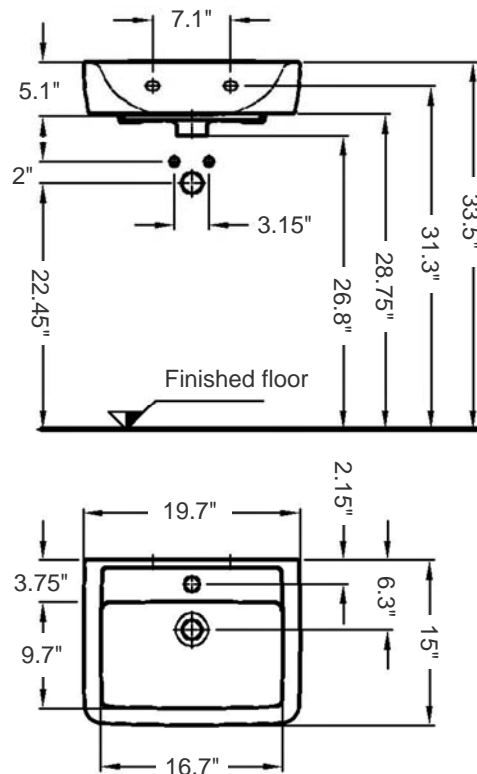

Renova 50

Item number: 272150

Material: Vitreous china

Color/Finish: White/ unfinished back wall

Installation: Wall-mount, or above-counter

Overall Dimensions: 19.7" L x 15" W x 6.7" H

Interior Dimensions (basin area): 16.7" L x 9.7" W x 5.1" H

Foot print: 18.75" L x 14" W

Drain hole: 3/4" Interior Diameter

Faucet hole: 1-3/8" Diameter

Approx. weight: 28 lbs

Features: With overflow and one faucet hole

Included components: Wall-mounting fixing bolts Kit

Recommended accessories (not included): Oversized European drain, e.g. Delta push pop-up Drain Ref. 72173

All dimensions are nominal

Faucet and drain fittings not included. Shown only for photographic purposes