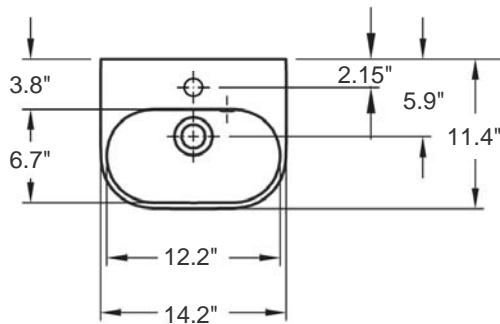

4U

Item number: 273436

Material: Vitreous china

Color/Finish: White/ unfinished back wall

Installation: Wall-mount, or above-counter

Overall Dimensions: 14.2" L x 11.4" W x 6.1" H

Interior Dimensions (basin area): 12.2" L x 6.7" W x 4.1" H

Drain hole: 1-3/4" Interior Diameter

Faucet hole: 1-3/8" Diameter

Approx. weight: 20 lbs

Features: With overflow and one faucet hole

Included components: Wall-mounting fixing bolts kit

Recommended accessories (not included): Oversize European drain, e.g. Delta push pop-up Drain Ref. 72173

All dimensions are nominal

Faucet and drain fittings not included. Shown only for photographic purposes

BISSONNET

Tel. (610) 454-1295 · Fax (610) 454-9385 · info@bissonnet.net · www.bissonnet.net