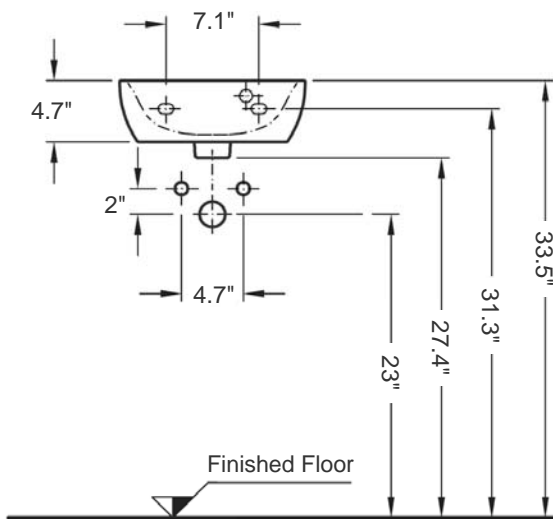

4U

Item number: 273436

Material: Vitreous china

Color/Finish: White/ unfinished back wall

Installation: Wall-mount, or above-counter

Overall Dimensions: 14.2" L x 11.4" W x 6.1" H

Interior Dimensions (basin area): 12.2" L x 6.7" W x 4.1" H

Drain hole: 1-3/4" Interior Diameter

Faucet hole: 1-3/8" Diameter

Approx. weight: 20 lbs

Features: With overflow and one faucet hole

Included components: Wall-mounting fixing bolts kit

Recommended accessories (not included): Oversize European drain, e.g. Delta push pop-up Drain Ref. 72173

All dimensions are nominal

Faucet and drain fittings not included. Shown only for photographic purposes

BISSONNET

Tel. (610) 454-1295 · Fax (610) 454-9385 · info@bissonnet.net · www.bissonnet.net