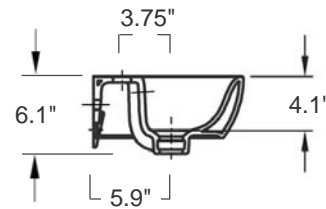

4U

Item number: 273436

Material: Vitreous china

Color/Finish: White/ unfinished back wall

Installation: Wall-mount, or above-counter

Overall Dimensions: 14.2" L x 11.4" W x 6.1" H

Interior Dimensions (basin area): 12.2" L x 6.7" W x 4.1" H

Drain hole: 1-3/4" Interior Diameter

Faucet hole: 1-3/8" Diameter

Approx. weight: 20 lbs

Features: With overflow and one faucet hole

Included components: Wall-mounting fixing bolts kit

Recommended accessories (not included): Oversize European drain, e.g. Delta push pop-up Drain Ref. 72173

All dimensions are nominal

Faucet and drain fittings not included. Shown only for photographic purposes

BISSONNET

Tel. (610) 454-1295 · Fax (610) 454-9385 · info@bissonnet.net · www.bissonnet.net