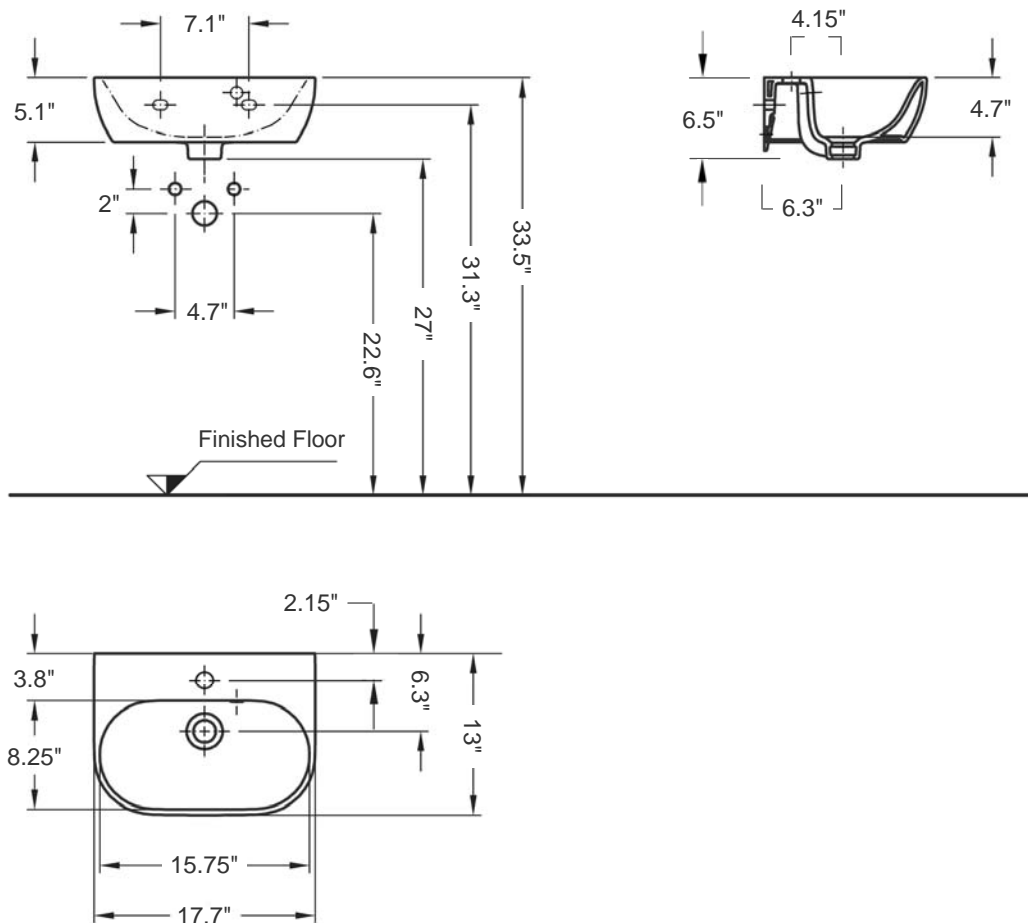

4U

Item number: 273445
Material: Vitreous china
Color/Finish: White/ unfinished back wall
Installation: Wall-mount, or above-counter
Overall Dimensions: 17.7" L x 13" W x 6.5" H
Interior Dimensions (basin area): 15.75" L x 8.25" W x 4.7" H
Drain hole: 1-3/4" Interior Diameter
Faucet hole: 1-3/8" Diameter
Approx. weight: 22 lbs
Features: With overflow and one faucet hole
Included components: Wall-mounting fixing bolts kit
Recommended accessories (not included): Oversize European drain, e.g. Delta push pop-up Drain Ref. 72173

All dimensions are nominal

Faucet and drain fittings not included. Shown only for photographic purposes

BISSONNET

Tel. (610) 454-1295 · Fax (610) 454-9385 · info@bissonnet.net · www.bissonnet.net