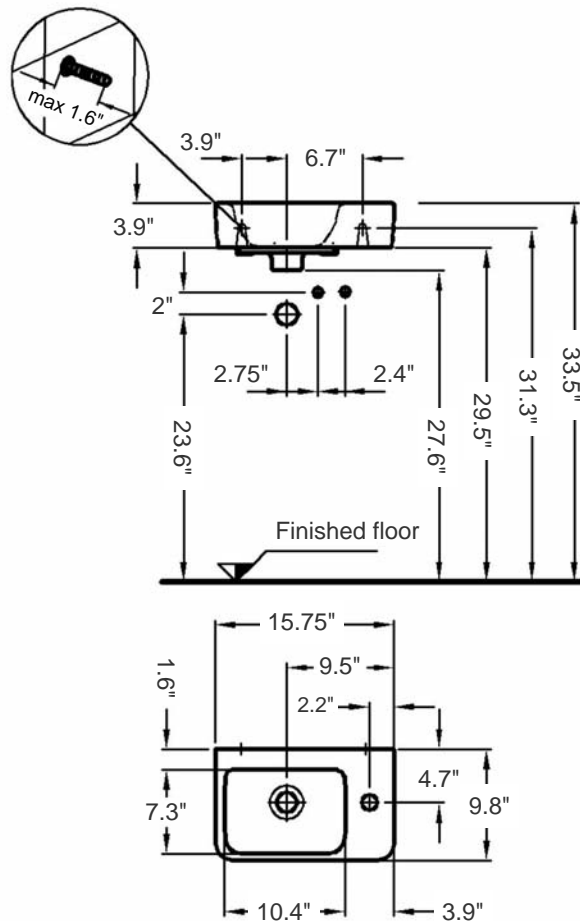

Comprimo 40-R

Item number: 276140

Material: Vitreous china

Color/Finish: White/ unfinished back wall

Installation: Wall-mount, or above-counter

Overall Dimensions: 15.75" L x 9.8" W x 5.9" H

Interior Dimensions (basin area): 10.4" L x 7.3" W x 3.9" H

Foot print: 15.4" L x 9.5" W

Drain hole: 1-3/4" Interior Diameter

Faucet hole: 1-3/8" Diameter

Approx. weight: 18 lbs

Features: With overflow and one right-hand faucet hole

Included components: Wall-mounting fixing bolts kit

Options (not included and sold separately): Glossy white one-door Vanity Cabinet, i.e. Item # 862040

Recommended accessories (not included): Oversized European drain, e.g. Delta push pop-up Drain Ref. 72173

Wall-mount or freestanding one-door Vanity Cabinet with white ceramic Sink

Item number: 862040-276140

Overall Dimensions: 15.75" L x 9.8" W x 27.7" H

Basin Area (basin interior dimensions): 10.4" L x 7.3" W x 3.9" H