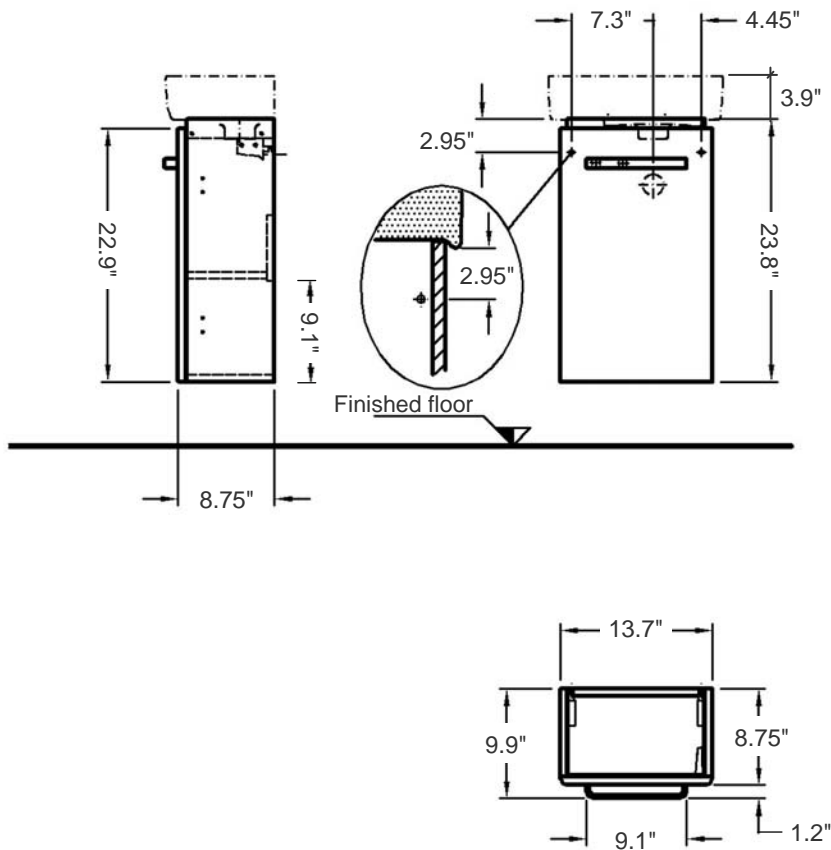

Comprimo

Wall-mount or freestanding one-door Vanity Cabinet with white ceramic Sink

Item number: 862040-276140

Overall Dimensions: 15.75" L x 9.8" W x 27.7" H

Basin Area (basin interior dimensions): 10.4" L x 7.3" W x 3.9" H

Approx. total weight: 37 lbs (vanity cabinet + sink)

Material:

Vanity cabinet: Moisture resistant melamine-faced chipboard (body)/ MDF (door front)

Door handle & vanity legs: Anodize Aluminum

Sink: Vitreous china

Color/Finish:

Vanity cabinet: Glossy white (door front)/ Matte white (body)/ Polished chrome (door handle)

Ceramic sink: White

Features: Soft-closing mechanism, 1 interior fixed shelf, and sink w/ overflow & right-hand faucet hole

Options (not included and sold separately): 2-pc Set 6" H vanity Legs in polished chrome finish, i.e. Ref. 500550

All dimensions are nominal

Faucet not included. Shown only for photographic purposes

BISSONNET

Tel. (610) 454-1295 · Fax (610) 454-9385 · info@bissonnet.net · www.bissonnet.net