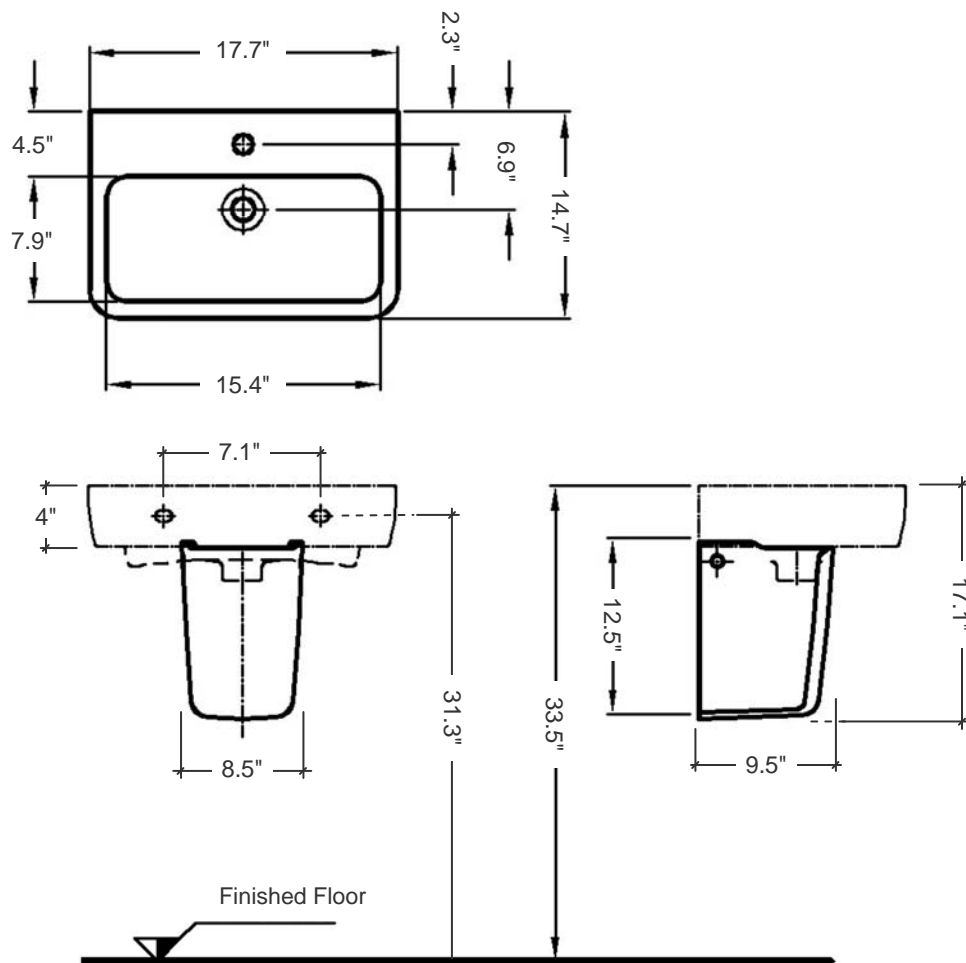

Comprimo 45 Semi-pedestal Sink

Item number: 276145-296250

Material: Vitreous china

Color/Finish: White/ unfinished back wall

Installation: Wall-mount

Overall Dimensions: 17.7" L x 13.4" W x 17.1" H

Interior Dimensions (basin area): 15.4" L x 7.9" W x 4.7" H

Drain hole: 1-3/4" Interior Diameter

Faucet hole: 1-3/8" Diameter

Approx. weight: 42 lbs

Features: With overflow and one faucet hole

Included components: Sink, semi pedestal (shroud), and wall mounting installation hardware kit

Recommended accessories (not included): Oversized European drain, e.g. Delta push pop-up Drain Ref. 72173

All dimensions are nominal

Roughing-in shown for guidance only. The 3/8" Hot & Cold water-supply tubes and 1-1/4" P-trap outlets are variable and can be determined at the discretion of the installer