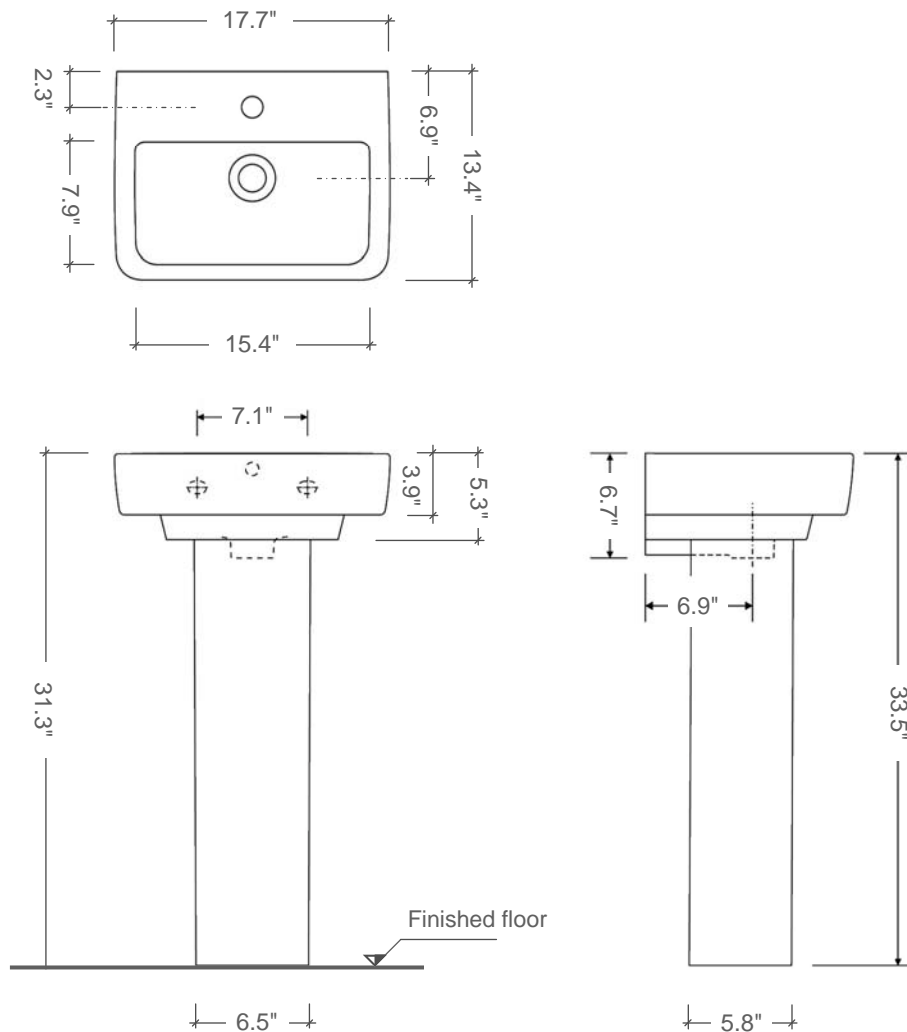

Comprimo 45 Pedestal Sink

Item number: 276145-E54920

Material: Vitreous china

Color/Finish: White/ unfinished back wall

Installation: Pedestal

Overall Dimensions: 17.7" L x 13.4" W x 33.5" H

Interior Dimensions (basin area): 15.4" L x 7.9" W x 4.7" H

Faucet Ledge: 4.5" W

Drain hole: 1-3/4" Interior Diameter

Faucet hole: 1-3/8" Diameter

Approx. weight: 45 lbs

Features: With overflow and one faucet hole

Included components: Sink, pedestal, and wall mounting fixing bolts kit

Recommended accessories: Oversized European drain, e.g. Delta push pop-up Drain Ref. 72173

All dimensions are nominal

Faucet and drain fittings not included. Shown only for photographic purposes

BISSONNET