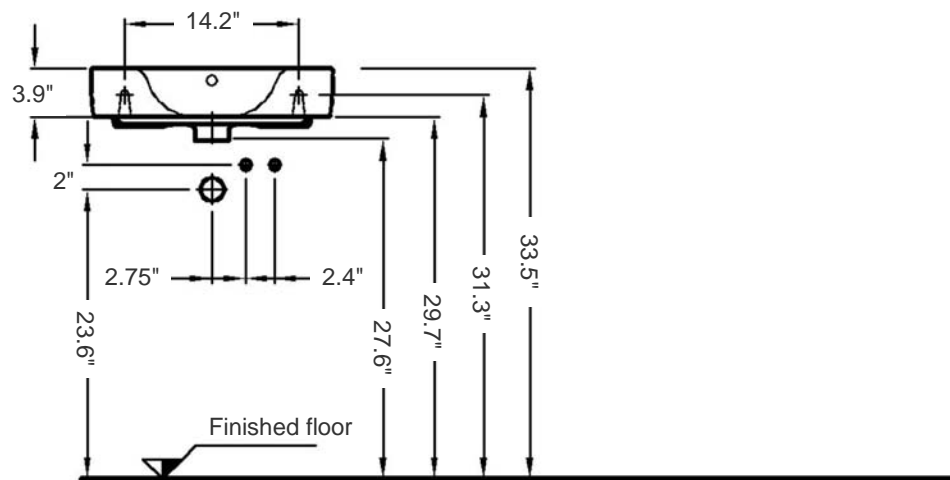

Comprimo 50

Item number: 276150

Material: Vitreous china

Color/Finish: White/ unfinished back wall

Installation: Wall-mount, or above-counter

Overall Dimensions: 19.7" L x 9.8" W x 5.9" H

Interior Dimensions (basin area): 10.6" L x 7.1" W x 3.9" H

Foot print: 19" L x 9.5" W

Drain hole: 1-3/4" Interior Diameter

Faucet hole: 1-3/8" Diameter

Approx. weight: 20 lbs

Features: With overflow and one right-hand faucet hole

Included components: Wall-mounting fixing bolts kit

Recommended accessories (not included): Oversized European drain, e.g. Delta push pop-up Drain Ref. 72173

All dimensions are nominal

Faucet and drain fittings not included. Shown only for photographic purposes