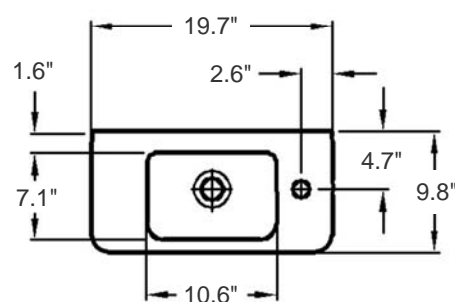

Comprimo 50

Item number: 276150

Material: Vitreous china

Color/Finish: White/ unfinished back wall

Installation: Wall-mount, or above-counter

Overall Dimensions: 19.7" L x 9.8" W x 5.9" H

Interior Dimensions (basin area): 10.6" L x 7.1" W x 3.9" H

Foot print: 19" L x 9.5" W

Drain hole: 1-3/4" Interior Diameter

Faucet hole: 1-3/8" Diameter

Approx. weight: 20 lbs

Features: With overflow and one right-hand faucet hole

Included components: Wall-mounting fixing bolts kit

Recommended accessories (not included): Oversized European drain, e.g. Delta push pop-up Drain Ref. 72173

All dimensions are nominal

Faucet and drain fittings not included. Shown only for photographic purposes