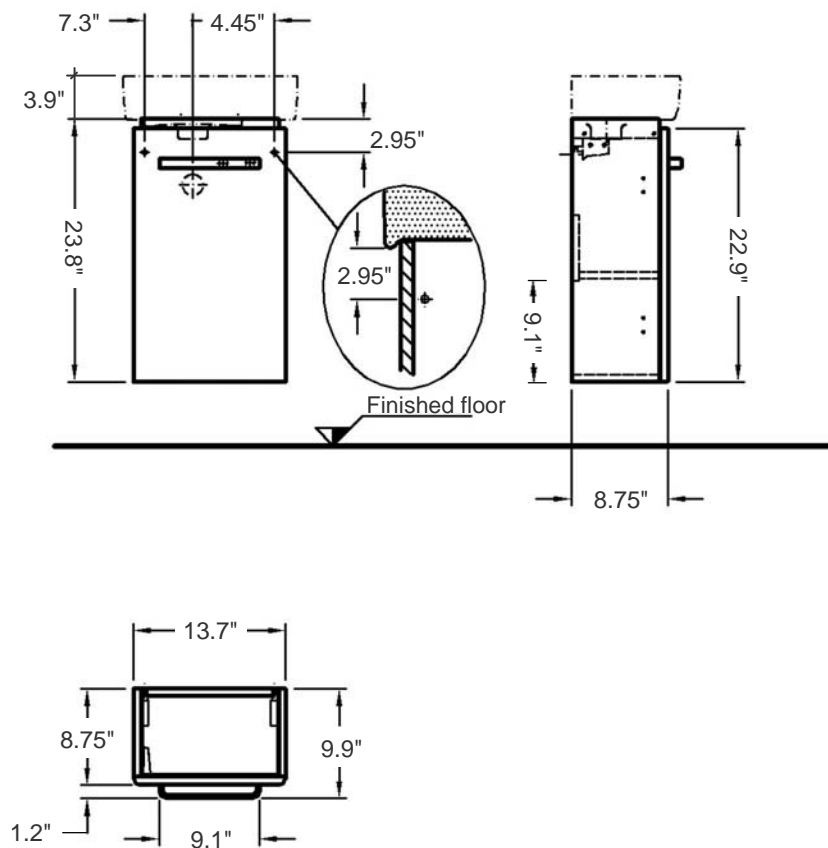

Comprimo

Wall-mount or freestanding one-door Vanity Cabinet with white ceramic Sink

Item number: 862040-276240

Overall Dimensions: 15.75" L x 9.8" W x 27.7" H

Basin Area (basin interior dimensions): 10.4" L x 7.3" W x 3.9" H

Approx. total weight: 37 lbs (vanity cabinet + sink)

Material:

Vanity cabinet: Moisture resistant melamine-faced chipboard (body)/ MDF (door front)

Door handle & vanity legs: Anodize Aluminum

Sink: Vitreous china

Color/Finish:

Vanity cabinet: Glossy white (door front)/ Matte white (body)/ Polished chrome (door handle)

Sink: White ceramic

Features: Soft-closing cabinet hinges, one interior fixed shelf, and sink with overflow & left-hand faucet hole

Options (not included and sold separately): 2-pc Set, 6" H vanity Legs in polished chrome finish, i.e. Ref. 500550

All dimensions are nominal

Faucet not included. Shown only for photographic purposes

BISSONNET

Tel. (610) 454-1295 · Fax (610) 454-9385 · info@bissonnet.net · www.bissonnet.net