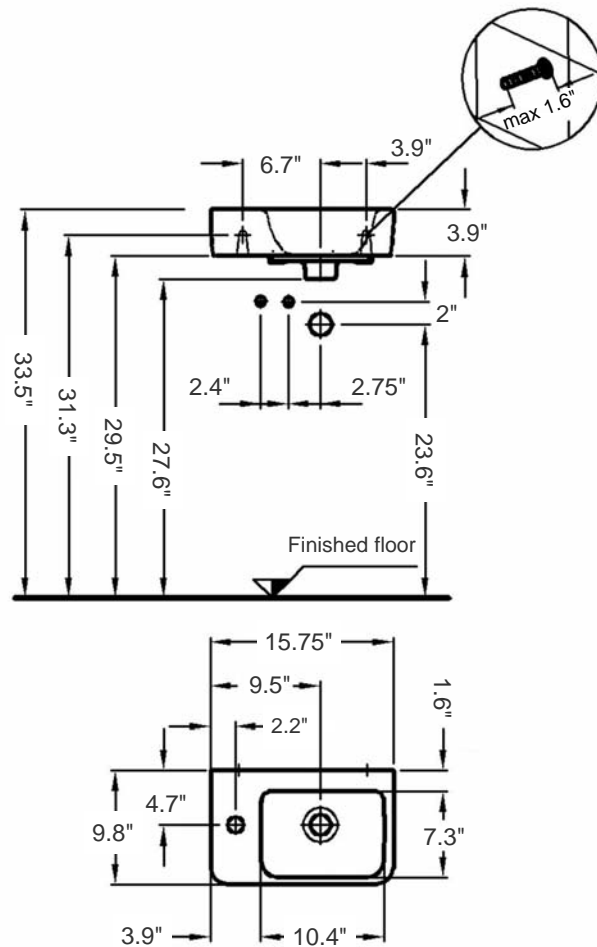

Comprimo 40-L

Item number: 276240

Material: Vitreous china

Color/Finish: White/ unfinished back wall

Installation: Wall-mount, or above-counter

Overall Dimensions: 15.75" L x 9.8" W x 5.9" H

Interior Dimensions (basin area): 10.4" L x 7.3" W x 3.9" H

Foot print: 15.4" L x 9.5" W

Drain hole: 1-3/4" Interior Diameter

Faucet hole: 1-3/8" Diameter

Approx. weight: 18 lbs

Features: With overflow and one left-hand faucet hole

Included components: Wall-mounting fixing bolts kit

Options (not included and sold separately): Glossy white one-door Vanity Cabinet, i.e. Item # 862040

Recommended accessories (not included): Oversized European drain, e.g. Delta push pop-up Drain Ref. 72173

All dimensions are nominal

Faucet and drain fittings not included. Shown only for photographic purposes

BISSONNET

Tel. (610) 454-1295 · Fax (610) 454-9385 · info@bissonnet.net · www.bissonnet.net