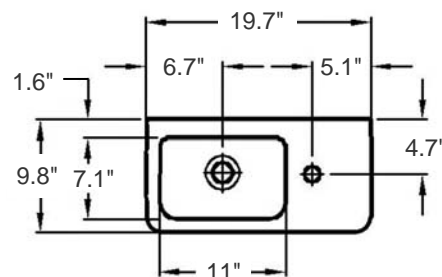

Comprimo 50-R

Item number: 276250

Material: Vitreous china

Color/Finish: White/ unfinished back wall

Installation: Wall-mount, or above-counter

Overall Dimensions: 19.7" L x 9.8" W x 5.9" H

Interior Dimensions (basin area): 11" L x 7.1" W x 3.9" H

Faucet ledge: 6.9" W

Foot print: 19" L x 9.5" W

Drain hole: 1-3/4" Interior Diameter

Faucet hole: 1-3/8" Diameter

Approx. weight: 20 lbs

Features: With overflow and one right-hand faucet hole

Included components: Wall-mounting fixing bolts Kit

Recommended accessories (not included): Oversized European drain, e.g. Delta push pop-up Drain Ref. 72173

All dimensions are nominal

Faucet and drain fittings not included. Shown only for photographic purposes

BISSONNET

Tel. (610) 454-1295 · Fax (610) 454-9385 · info@bissonnet.net · www.bissonnet.net