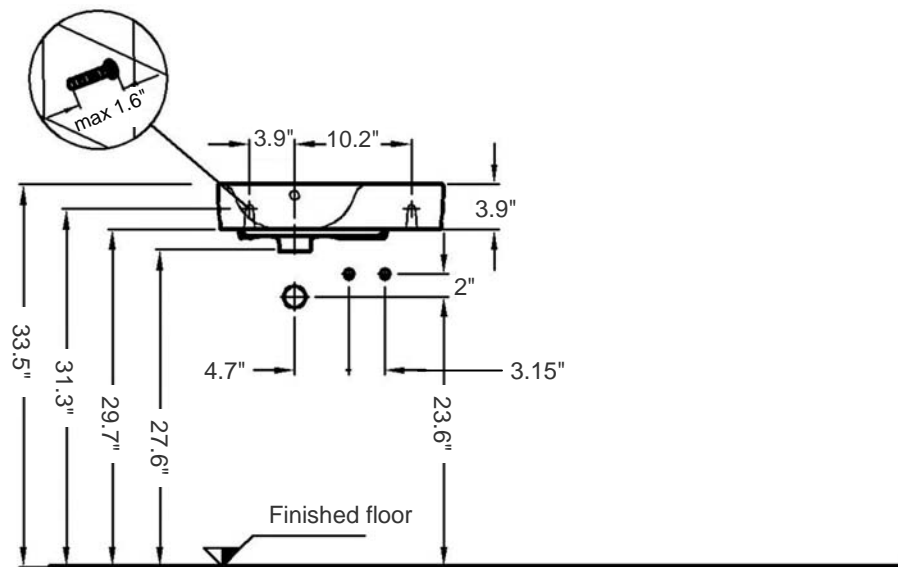

Comprimo 50-R

Item number: 276250

Material: Vitreous china

Color/Finish: White/ unfinished back wall

Installation: Wall-mount, or above-counter

Overall Dimensions: 19.7" L x 9.8" W x 5.9" H

Interior Dimensions (basin area): 11" L x 7.1" W x 3.9" H

Faucet ledge: 6.9" W

Foot print: 19" L x 9.5" W

Drain hole: 1-3/4" Interior Diameter

Faucet hole: 1-3/8" Diameter

Approx. weight: 20 lbs

Features: With overflow and one right-hand faucet hole

Included components: Wall-mounting fixing bolts Kit

Recommended accessories (not included): Oversized European drain, e.g. Delta push pop-up Drain Ref. 72173

All dimensions are nominal

Faucet and drain fittings not included. Shown only for photographic purposes