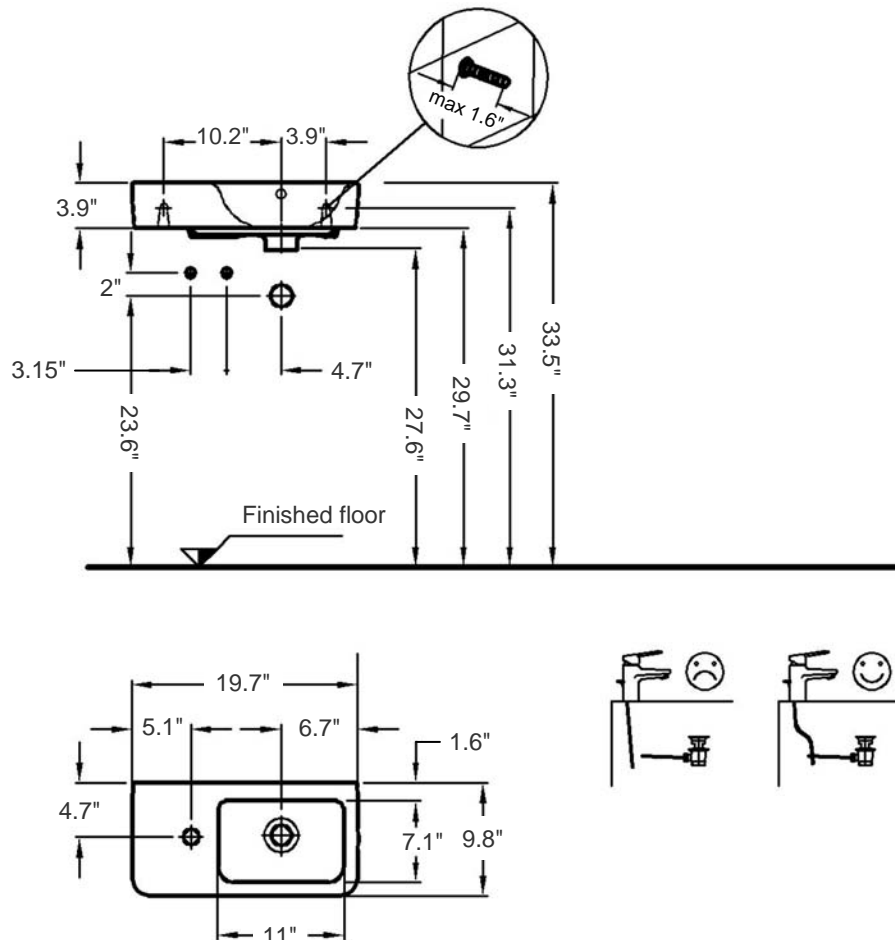

Comprimo 50-L

Item number: 276350

Material: Vitreous china

Color/Finish: White/ unfinished back wall

Installation: Wall-mount, or above-counter

Overall Dimensions: 19.7" L x 9.8" W x 5.9" H

Interior Dimensions (basin area): 11" L x 7.1" W x 3.9" H

Faucet ledge: 6-7/8" W

Foot print: 19" L x 9.5" W

Drain hole: 1-3/4" Interior Diameter

Faucet hole: 1-3/8" Diameter

Approx. weight: 20 lbs

Features: With overflow and one left-hand faucet hole

Included components: Wall-mounting fixing bolts Kit

Recommended accessories (not included): Oversized European drain, e.g. Delta push pop-up Drain Ref. 72173

All dimensions are nominal

Faucet and drain fittings not included. Shown only for photographic purposes