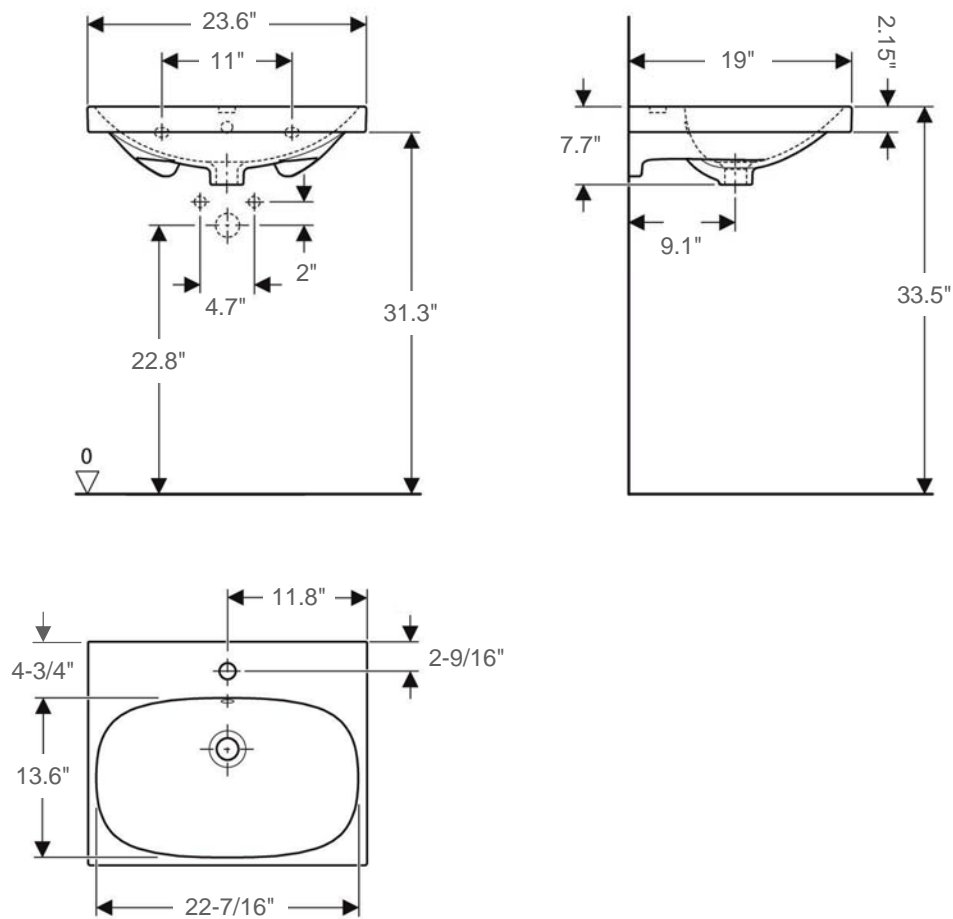

Acanto 60

Item number: 500620

Material: Vitreous china

Color/Finish: White/ unfinished back wall

Installation: Wall-mount, or drop-in

Overall Dimensions: 23.6" L x 19" W x 7.7" H

Interior Dimensions (basin area): 22.4" L x 13.6" W x 4.7" H

Drain hole: 1-3/4" Interior Diameter

Faucet hole: 1-3/8" Diameter

Approx. weight: 31 lbs

Features: With overflow and one faucet hole

Included components: Wall-mounting fixing Bolts Kit

Recommended accessories (not included): Oversize European drain, e.g. Delta push pop-up Drain Ref. 72173

All dimensions are nominal

Faucet and drain fittings not included. Shown only for photographic purposes.

The 3/8" Hot & Cold water-supply tubes and 1-1/4" P-trap outlets are variable and can be determined at the discretion of the installer