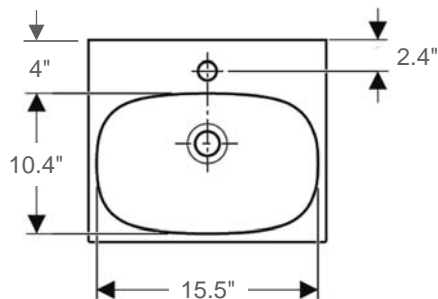

# Acanto 45

Item number: 500636

Material: Vitreous china

Color/Finish: White/ unfinished back wall

Installation: Wall-mount, or drop-in

Overall Dimensions: 17.7" L x 15" W x 6.6" H

Interior Dimensions (basin area): 15.5" L x 10.4" W x 4.7" H

Drain hole: 1-3/4" Interior Diameter

Faucet hole: 1-3/8" Diameter

Approx. weight: 21 lbs

Features: With offset overflow and one faucet hole

Included components: Wall-mounting fixing Bolts Kit

Recommended accessories (not included): Oversize European drain, e.g. Delta push pop-up Drain Ref. 72173

All dimensions are nominal

Faucet and drain fittings not included. Shown only for photographic purposes.

The 3/8" Hot & Cold water-supply tubes and 1-1/4" P-trap outlets are variable and can be determined at the discretion of the installer