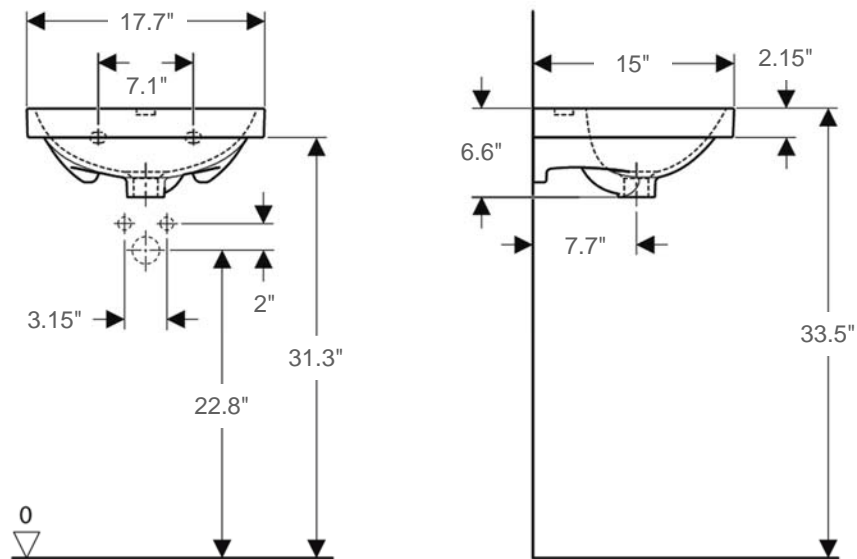

# Acanto 45

Item number: 500636

Material: Vitreous china

Color/Finish: White/ unfinished back wall

Installation: Wall-mount, or drop-in

Overall Dimensions: 17.7" L x 15" W x 6.6" H

Interior Dimensions (basin area): 15.5" L x 10.4" W x 4.7" H

Drain hole: 1-3/4" Interior Diameter

Faucet hole: 1-3/8" Diameter

Approx. weight: 21 lbs

Features: With offset overflow and one faucet hole

Included components: Wall-mounting fixing Bolts Kit

Recommended accessories (not included): Oversize European drain, e.g. Delta push pop-up Drain Ref. 72173

All dimensions are nominal

Faucet and drain fittings not included. Shown only for photographic purposes.

The 3/8" Hot & Cold water-supply tubes and 1-1/4" P-trap outlets are variable and can be determined at the discretion of the installer