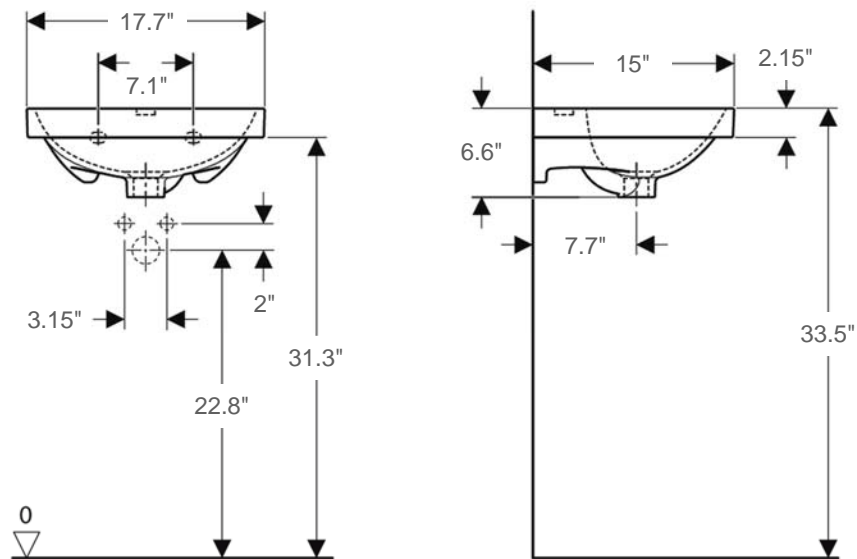

Acanto 45

Product Ref. 500636

Material: Vitreous china

Color/Finish: White/ unfinished back wall

Installation: Wall-mount, or drop-in

Overall Dimensions: 17.7" L x 15" W x 6.6" H

Interior Dimensions (basin area): 15.5" L x 10.4" W x 4.7" H

Drain hole: 1.75" Interior Diameter

Faucet hole: 1-3/8" Diameter

Approx. weight: 21 lbs

Features: With offset overflow and one faucet hole

Included components: Wall-mounting fixing Bolts Kit

Recommended accessories (not included): Oversize European drain, e.g. Clicker Drain Ref. 360551

All dimensions are nominal

Faucet and drain fittings not included. Shown only for photographic purposes.

The 3/8" Hot & Cold water-supply tubes and 1-1/4" P-trap outlets are variable and can be determined at the discretion of the installer