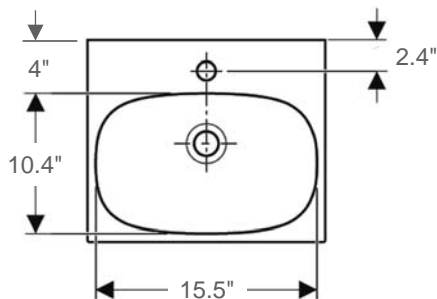

Acanto 45

Product Ref. 500636

Material: Vitreous china

Color/Finish: White/ unfinished back wall

Installation: Wall-mount, or drop-in

Overall Dimensions: 17.7" L x 15" W x 6.6" H

Interior Dimensions (basin area): 15.5" L x 10.4" W x 4.7" H

Drain hole: 1.75" Interior Diameter

Faucet hole: 1-3/8" Diameter

Approx. weight: 21 lbs

Features: With offset overflow and one faucet hole

Included components: Wall-mounting fixing Bolts Kit

Recommended accessories (not included): Oversize European drain, e.g. Clicker Drain Ref. 360551

All dimensions are nominal

Faucet and drain fittings not included. Shown only for photographic purposes.

The 3/8" Hot & Cold water-supply tubes and 1-1/4" P-trap outlets are variable and can be determined at the discretion of the installer