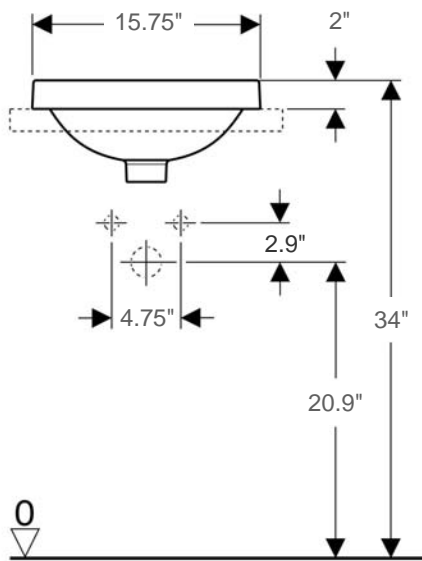

# Variform

Item number: 500701

Material: Vitreous china

Color/Finish: White/ White glazed underside

Installation: Drop-in

Overall Dimensions: Ø15.75" L x 7" H

Interior Dimensions (basin area): Ø14.9" L x 5.1" H

Drain hole: 1-3/4" Interior Diameter

Approx. weight: 15.5 lbs

Features: With overflow and without faucet hole

Included components: Cutout template

Recommended accessories (not included): Oversize European drain, e.g. Delta push pop-up Drain Ref. 72173

All dimensions are nominal

*Roughing-in shown for guidance only. The 3/8" Hot & Cold water-supply tubes and 1-1/4" P-trap outlets are variable and can be determined at the discretion of the installer*

BISSONNET