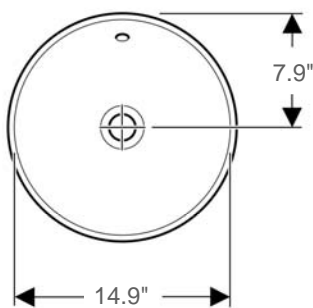

# Variform

Item number: 500701

Material: Vitreous china

Color/Finish: White/ White glazed underside

Installation: Drop-in

Overall Dimensions: Ø15.75" L x 7" H

Interior Dimensions (basin area): Ø14.9" L x 5.1" H

Drain hole: 1-3/4" Interior Diameter

Approx. weight: 15.5 lbs

Features: With overflow and without faucet hole

Included components: Cutout template

Recommended accessories (not included): Oversize European drain, e.g. Delta push pop-up Drain Ref. 72173

All dimensions are nominal

*Roughing-in shown for guidance only. The 3/8" Hot & Cold water-supply tubes and 1-1/4" P-trap outlets are variable and can be determined at the discretion of the installer*

BISSONNET