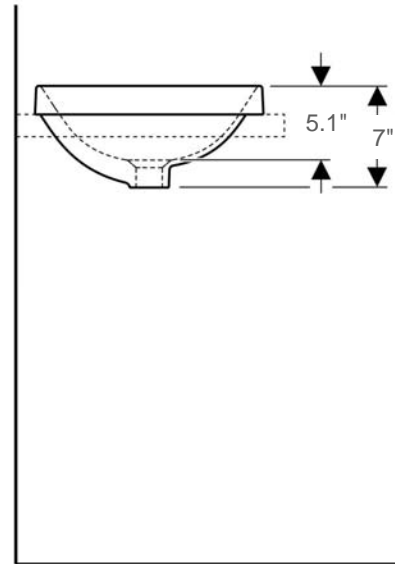

# Variform

Item number: 500701

Material: Vitreous china

Color/Finish: White/ White glazed underside

Installation: Drop-in

Overall Dimensions: Ø15.75" L x 7" H

Interior Dimensions (basin area): Ø14.9" L x 5.1" H

Drain hole: 1-3/4" Interior Diameter

Approx. weight: 15.5 lbs

Features: With overflow and without faucet hole

Included components: Cutout template

Recommended accessories (not included): Oversize European drain, e.g. Delta push pop-up Drain Ref. 72173

All dimensions are nominal

*Roughing-in shown for guidance only. The 3/8" Hot & Cold water-supply tubes and 1-1/4" P-trap outlets are variable and can be determined at the discretion of the installer*

BISSONNET