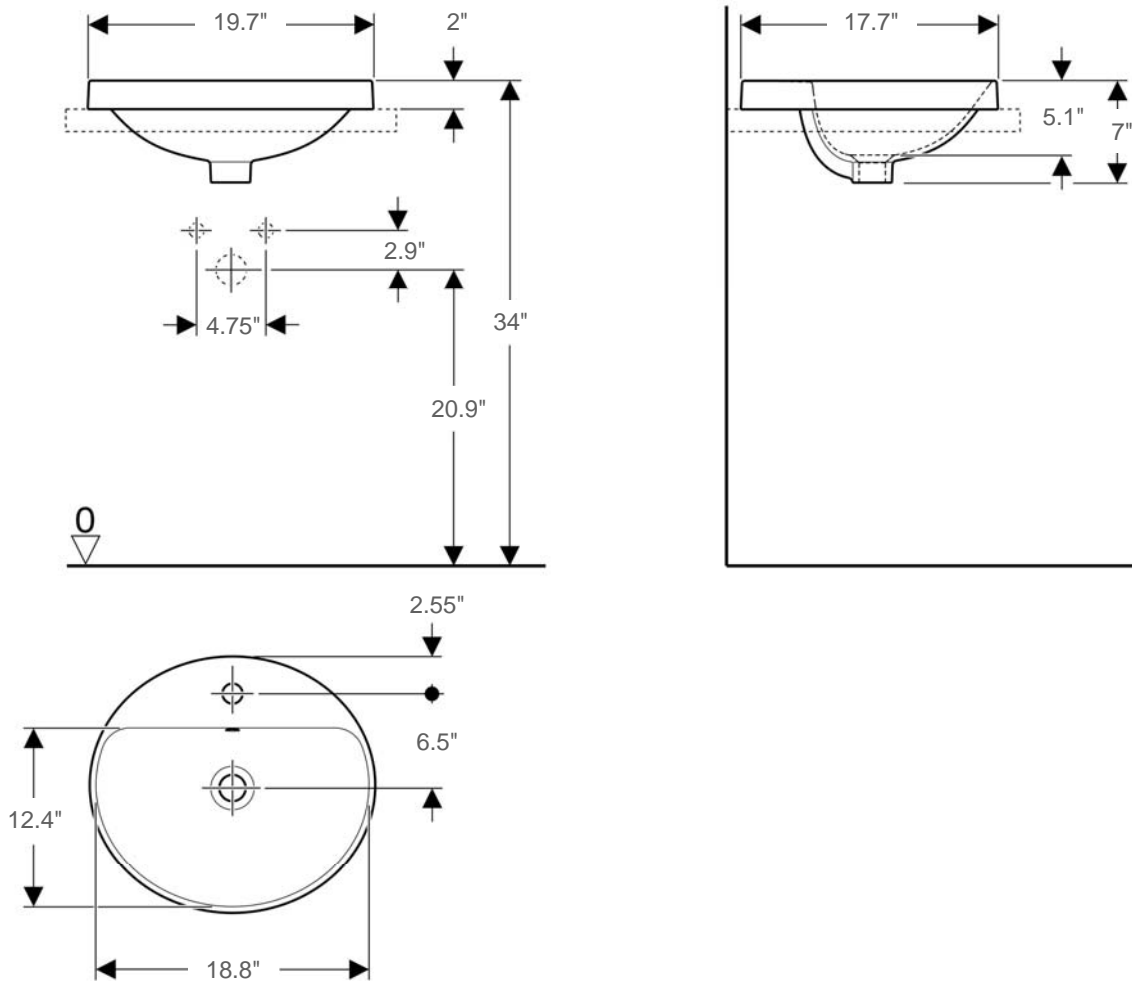

# Variform

Item number: 500713

Material: Vitreous china

Color/Finish: White/ White glazed underside

Installation: Drop-in, vessel

Overall Dimensions: 19.7" L x 17.7" W x 7" H

Interior Dimensions (basin area): 18.8" L x 12.4" W x 5.1" H

Drain hole: 1-3/4" Interior Diameter

Faucet hole: 1-3/8" Diameter

Approx. weight: 22 lbs

Features: With overflow and one faucet hole

Included components: Cutout template

Recommended accessories (not included): Oversize European drain, e.g. Delta push pop-up Drain Ref. 72173

All dimensions are nominal

*Roughing-in shown for guidance only. The 3/8" Hot & Cold water-supply tubes and 1-1/4" P-trap outlets are variable and can be determined at the discretion of the installer*

BISSONNET