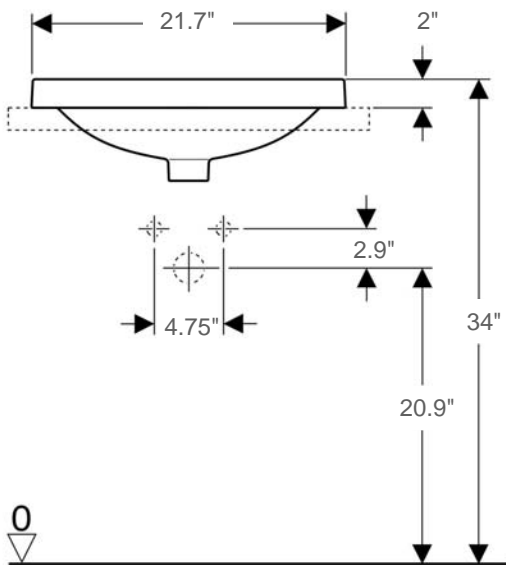

Variform

Item number: 500717

Material: Vitreous china

Color/Finish: White/ White glazed underside

Installation: Drop-in

Overall Dimensions: 21.7" L x 15.75" W x 7" H

Interior Dimensions (basin area): 20.9" L x 14.8" W x 5.1" H

Drain hole: 1-3/4" Interior Diameter

Approx. weight: 21 lbs

Features: With overflow and without faucet hole

Included components: Cutout template

Recommended accessories (not included): Oversize European drain, e.g. Delta push pop-up Drain Ref. 72173

All dimensions are nominal

Roughing-in shown for guidance only. The 3/8" Hot & Cold water-supply tubes and 1-1/4" P-trap outlets are variable and can be determined at the discretion of the installer

BISSONNET