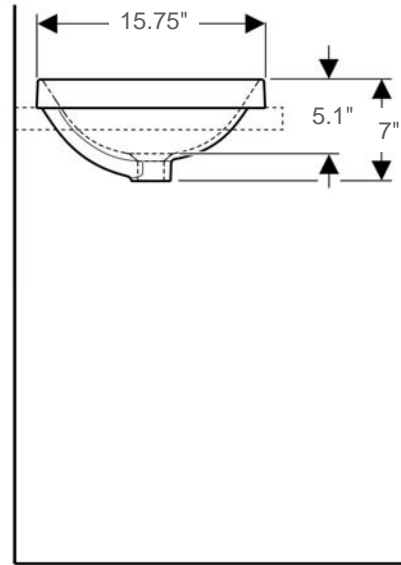

Variform

Item number: 500717

Material: Vitreous china

Color/Finish: White/ White glazed underside

Installation: Drop-in

Overall Dimensions: 21.7" L x 15.75" W x 7" H

Interior Dimensions (basin area): 20.9" L x 14.8" W x 5.1" H

Drain hole: 1-3/4" Interior Diameter

Approx. weight: 21 lbs

Features: With overflow and without faucet hole

Included components: Cutout template

Recommended accessories (not included): Oversize European drain, e.g. Delta push pop-up Drain Ref. 72173

All dimensions are nominal

Roughing-in shown for guidance only. The 3/8" Hot & Cold water-supply tubes and 1-1/4" P-trap outlets are variable and can be determined at the discretion of the installer

BISSONNET