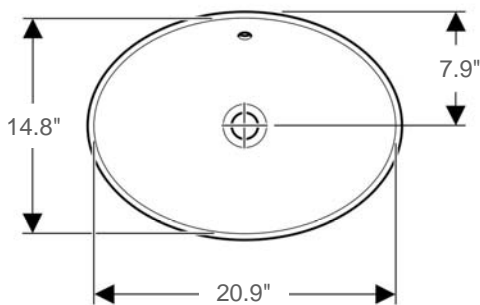

Variform

Item number: 500717

Material: Vitreous china

Color/Finish: White/ White glazed underside

Installation: Drop-in

Overall Dimensions: 21.7" L x 15.75" W x 7" H

Interior Dimensions (basin area): 20.9" L x 14.8" W x 5.1" H

Drain hole: 1-3/4" Interior Diameter

Approx. weight: 21 lbs

Features: With overflow and without faucet hole

Included components: Cutout template

Recommended accessories (not included): Oversize European drain, e.g. Delta push pop-up Drain Ref. 72173

All dimensions are nominal

Roughing-in shown for guidance only. The 3/8" Hot & Cold water-supply tubes and 1-1/4" P-trap outlets are variable and can be determined at the discretion of the installer

BISSONNET