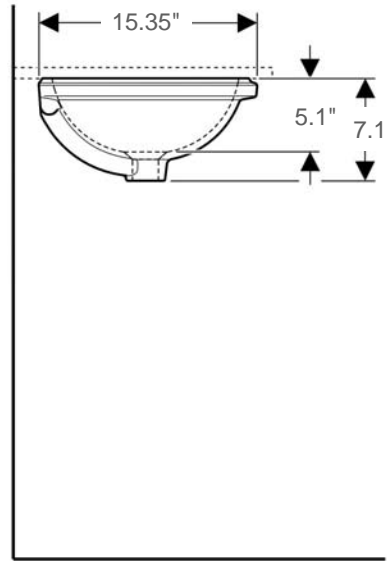

Variform

Item number: 500749

Material: Vitreous china

Color/Finish: White/ White glazed underside

Installation: Under-mount

Overall Dimensions: 18.9" L x 15.35" W x 7.1" H

Interior Dimensions (basin area): 16.5" L x 13" W x 5.1" H

Drain hole: 1-3/4" Interior Diameter

Approx. weight: 20 lbs

Features: With overflow

Included components: Basin clamps and cutout template

Recommended accessories (not included): Oversize European drain, e.g. Delta push pop-up Drain Ref. 72173

All dimensions are nominal

Roughing-in shown for guidance only. The 3/8" Hot & Cold water-supply tubes and 1-1/4" P-trap outlets are variable and can be determined at the discretion of the installer

BISSONNET