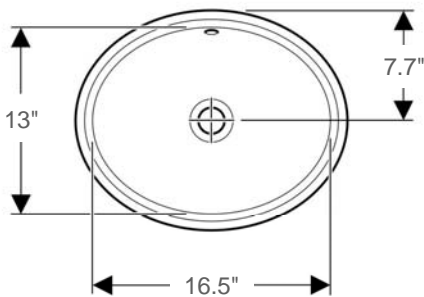

Variform

Item number: 500749

Material: Vitreous china

Color/Finish: White/ White glazed underside

Installation: Under-mount

Overall Dimensions: 18.9" L x 15.35" W x 7.1" H

Interior Dimensions (basin area): 16.5" L x 13" W x 5.1" H

Drain hole: 1-3/4" Interior Diameter

Approx. weight: 20 lbs

Features: With overflow

Included components: Basin clamps and cutout template

Recommended accessories (not included): Oversize European drain, e.g. Delta push pop-up Drain Ref. 72173

All dimensions are nominal

Roughing-in shown for guidance only. The 3/8" Hot & Cold water-supply tubes and 1-1/4" P-trap outlets are variable and can be determined at the discretion of the installer

BISSONNET