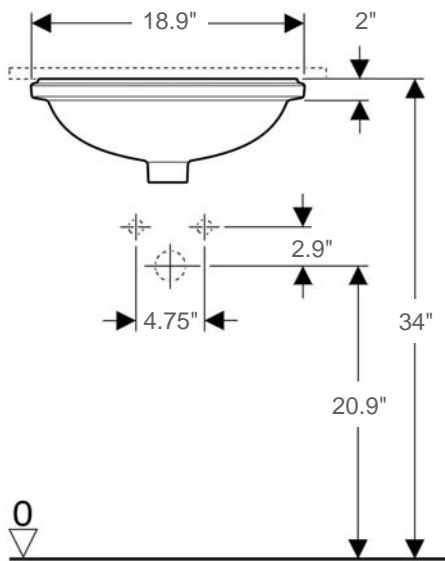

Variform

Item number: 500749

Material: Vitreous china

Color/Finish: White/ White glazed underside

Installation: Under-mount

Overall Dimensions: 18.9" L x 15.35" W x 7.1" H

Interior Dimensions (basin area): 16.5" L x 13" W x 5.1" H

Drain hole: 1-3/4" Interior Diameter

Approx. weight: 20 lbs

Features: With overflow

Included components: Basin clamps and cutout template

Recommended accessories (not included): Oversize European drain, e.g. Delta push pop-up Drain Ref. 72173

All dimensions are nominal

Roughing-in shown for guidance only. The 3/8" Hot & Cold water-supply tubes and 1-1/4" P-trap outlets are variable and can be determined at the discretion of the installer

BISSONNET