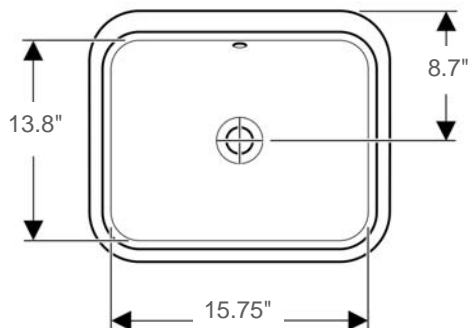

Variform

Product Ref. 500761

Material: Vitreous china

Color/Finish: White/ White glazed underside

Installation: Under-mount

Overall Dimensions: 20.9" L x 17.3" W x 7" H

Interior Dimensions (basin area): 15.75" L x 13.8" W x 5" H

Drain hole: 1-3/4" Interior Diameter

Approx. weight: 21 lbs

Features: With overflow

Included components: Basin clamps and cutout template

Recommended accessories (not included): Oversize European drain, e.g. Delta push pop-up Drain Ref. 72173

All dimensions are nominal

Roughing-in shown for guidance only. The 3/8" Hot & Cold water-supply tubes and 1-1/4" P-trap outlets are variable and can be determined at the discretion of the installer

BISSONNET