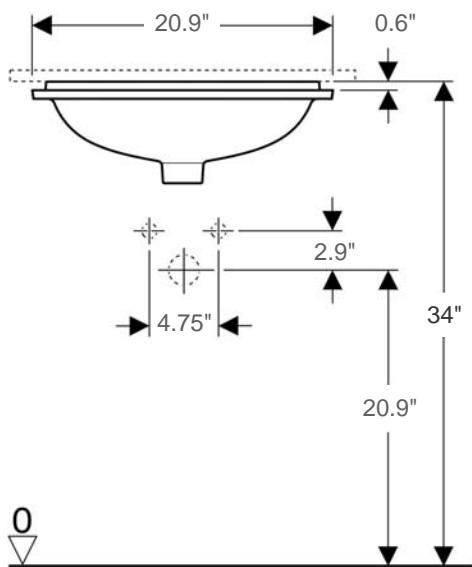

Variform

Product Ref. 500761

Material: Vitreous china

Color/Finish: White/ White glazed underside

Installation: Under-mount

Overall Dimensions: 20.9" L x 17.3" W x 7" H

Interior Dimensions (basin area): 15.75" L x 13.8" W x 5" H

Drain hole: 1-3/4" Interior Diameter

Approx. weight: 21 lbs

Features: With overflow

Included components: Basin clamps and cutout template

Recommended accessories (not included): Oversize European drain, e.g. Delta push pop-up Drain Ref. 72173

All dimensions are nominal

Roughing-in shown for guidance only. The 3/8" Hot & Cold water-supply tubes and 1-1/4" P-trap outlets are variable and can be determined at the discretion of the installer

BISSONNET