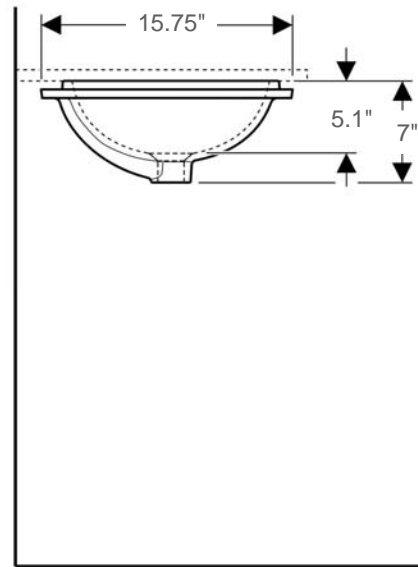

Variform

Product Ref. 500761

Material: Vitreous china

Color/Finish: White/ White glazed underside

Installation: Under-mount

Overall Dimensions: 20.9" L x 17.3" W x 7" H

Interior Dimensions (basin area): 15.75" L x 13.8" W x 5" H

Drain hole: 1-3/4" Interior Diameter

Approx. weight: 21 lbs

Features: With overflow

Included components: Basin clamps and cutout template

Recommended accessories (not included): Oversize European drain, e.g. Delta push pop-up Drain Ref. 72173

All dimensions are nominal

Roughing-in shown for guidance only. The 3/8" Hot & Cold water-supply tubes and 1-1/4" P-trap outlets are variable and can be determined at the discretion of the installer

BISSONNET