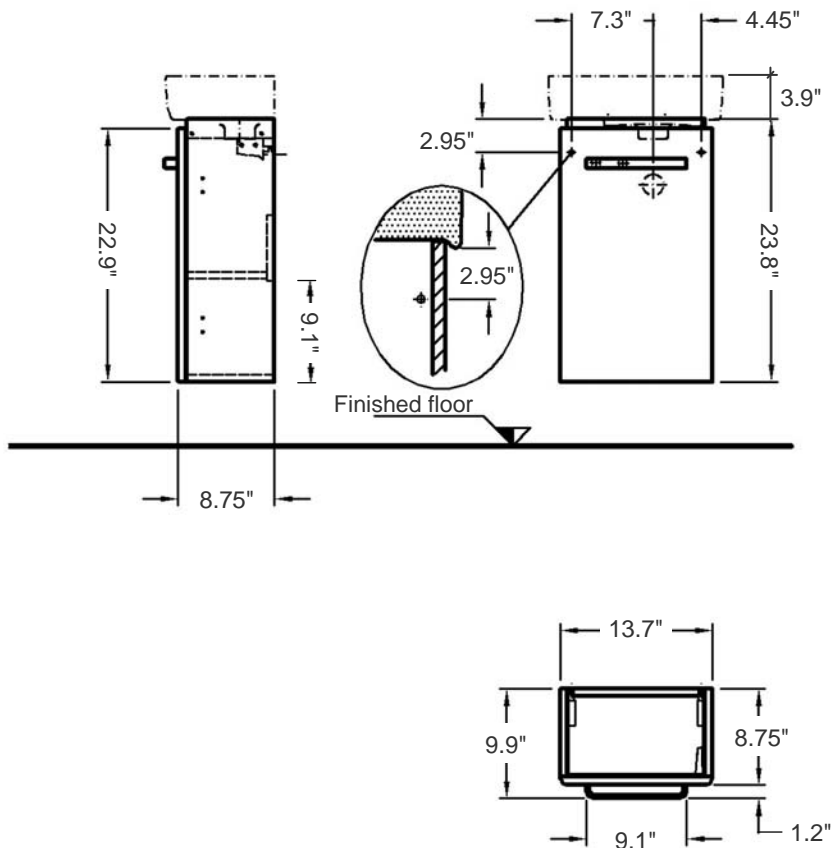

Comprimo

Wall-mount or freestanding one-door Vanity Cabinet with white ceramic Sink

Item number: 862040-276140

Overall Dimensions: 15.75" L x 9.8" W x 27.7" H

Basin Area (basin interior dimensions): 10.4" L x 7.3" W x 3.9" H

Approx. total weight: 37 lbs (vanity cabinet + sink)

Material:

Vanity cabinet: Moisture resistant melamine-faced chipboard (body)/ MDF (door front)

Door handle & vanity legs: Anodize Aluminum

Sink: Vitreous china

Options (not included and sold separately): 2-pc Set 6" H vanity Legs in polished chrome finish, i.e. Ref. 500550

All dimensions are nominal

Faucet not included. Shown only for photographic purposes

BISSONNET