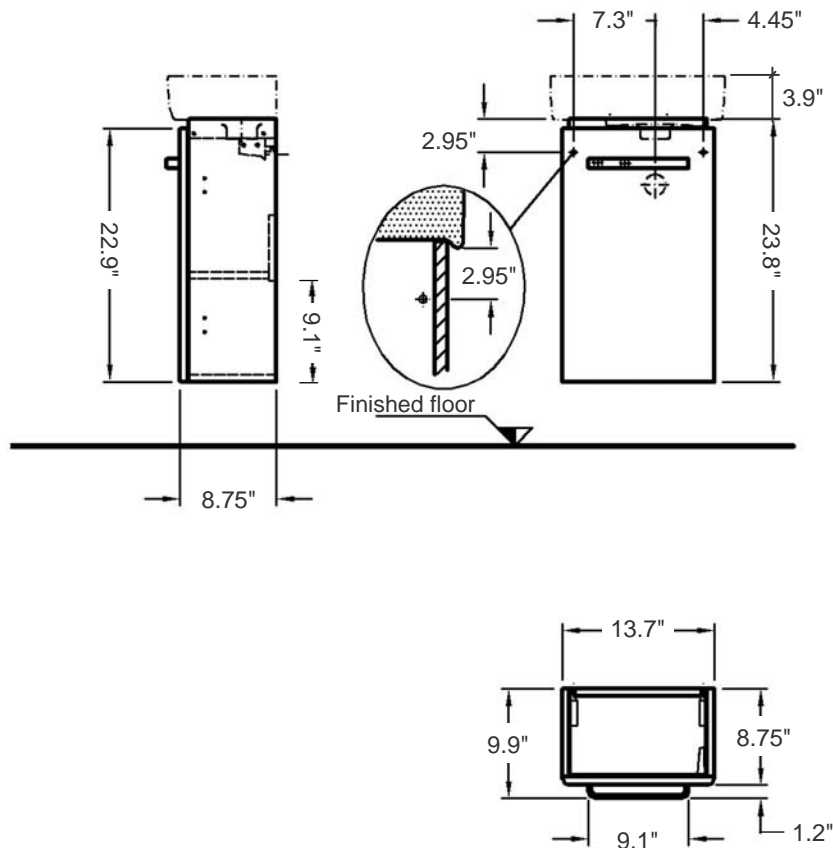

# Comprimo

Wall-mount or freestanding one-door Vanity Cabinet with white ceramic Sink

Item number: 862040-276140

Overall Dimensions: 15.75" L x 9.8" W x 27.7" H

Basin Area (sink interior dimensions): 10.4" L x 7.3" W x 3.9" H

Included components: Vanity cabinet, ceramic sink, and wall-mounting hardware kit

Options (not included and sold separately): 2-pc Set 6" H vanity Legs in polished chrome finish, i.e. Ref. 500550

All dimensions are nominal