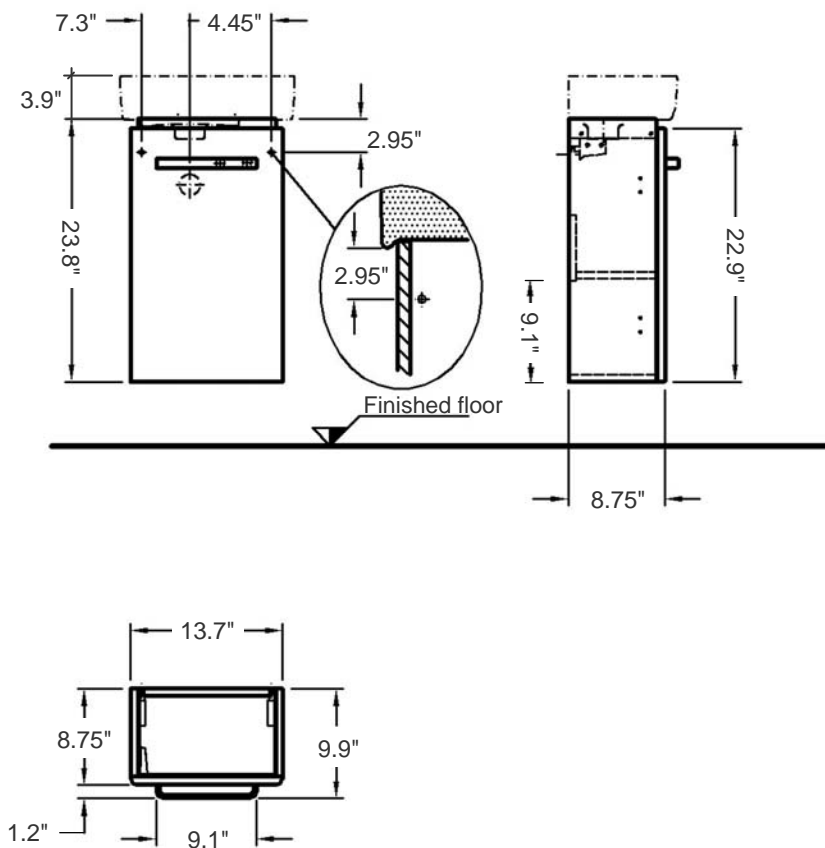

# Comprimo

Wall-mount or freestanding one-door Vanity Cabinet with white ceramic Sink

Item number: 862040-276240

Overall Dimensions: 15.75" L x 9.8" W x 27.7" H

Basin Area (basin interior dimensions): 10.4" L x 7.3" W x 3.9" H

Approx. total weight: 37 lbs (vanity cabinet + sink)

Material:

Vanity cabinet: Moisture resistant melamine-faced chipboard (body)/ MDF (door front)

Door handle & vanity legs: Anodize Aluminum

Sink: Vitreous china

Options (not included and sold separately): 2-pc Set, 6" H vanity Legs in polished chrome finish, i.e. Ref. 500550

All dimensions are nominal

*Faucet not included. Shown only for photographic purposes*

BISSONNET